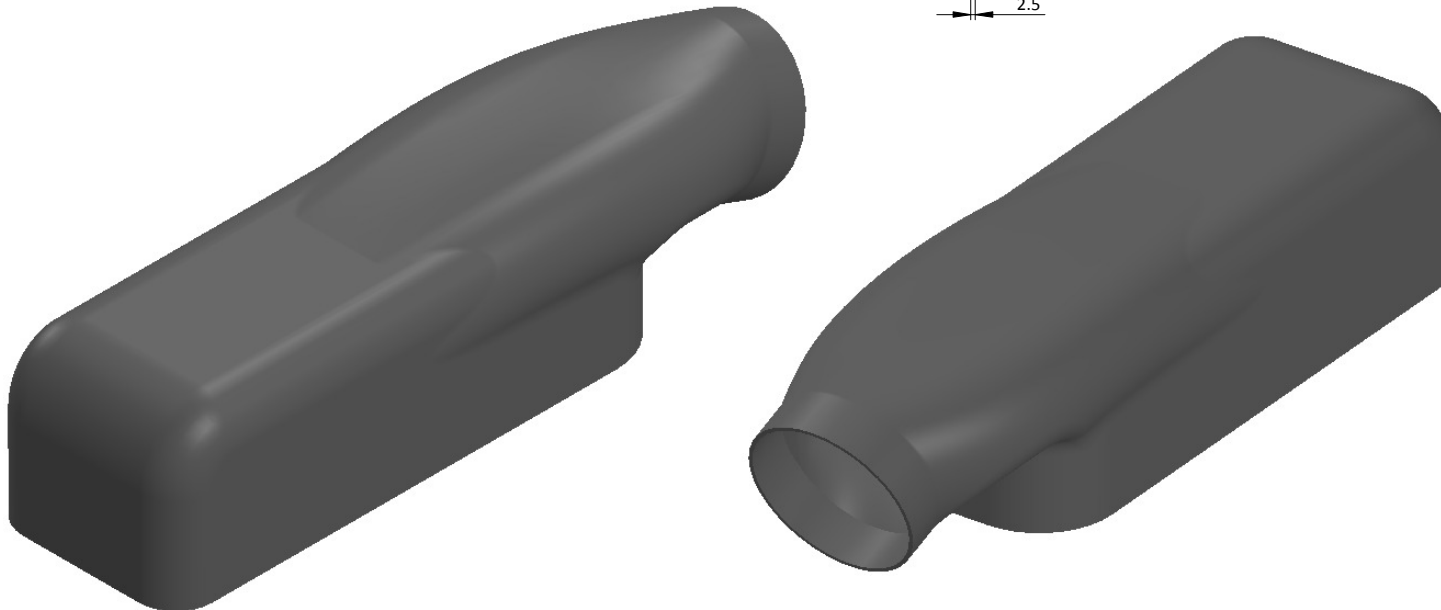

# ABCF1 - CARBON FIBRE AIRBOX

Engineered to win

**TOTAL AIRBOX VOLUME  
INCLUDING BACKPLATE IS: 9.4L**

Frame: 1 of 1

Version: 1

Tel 01746 768810

© JENVEY DYNAMICS LTD. 2015

Web WWW.JENVEY.CO.UK