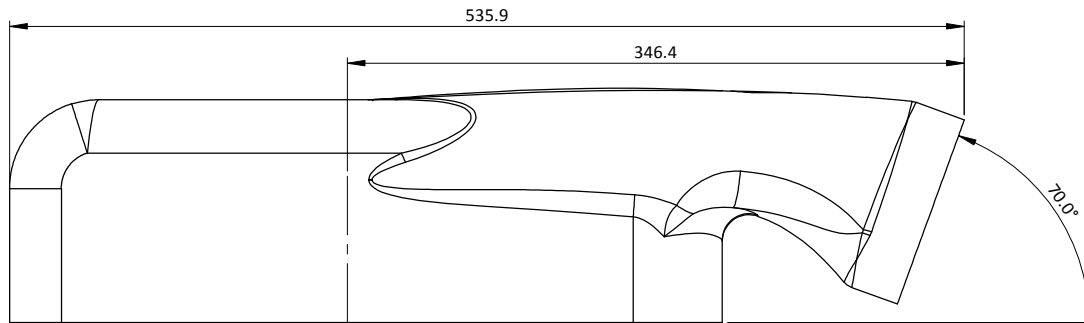

# ABCF1 - CARBON FIBRE AIRBOX

Engineered to win

**TOTAL AIRBOX VOLUME  
INCLUDING BACKPLATE IS: 9.4L**

Frame: 1 of 1

Version: 1

Tel 01746 768810

© JENVEY DYNAMICS LTD. 2015

Web WWW.JENVEY.CO.UK