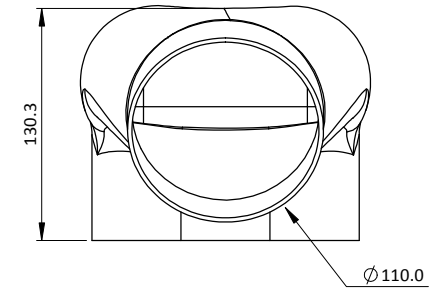

# ABCF1 - CARBON FIBRE AIRBOX

Engineered to win

**TOTAL AIRBOX VOLUME  
INCLUDING BACKPLATE IS: 9.4L**

Frame: 1 of 1

Version: 1

Tel 01746 768810

© JENVEY DYNAMICS LTD. 2015

Web WWW.JENVEY.CO.UK