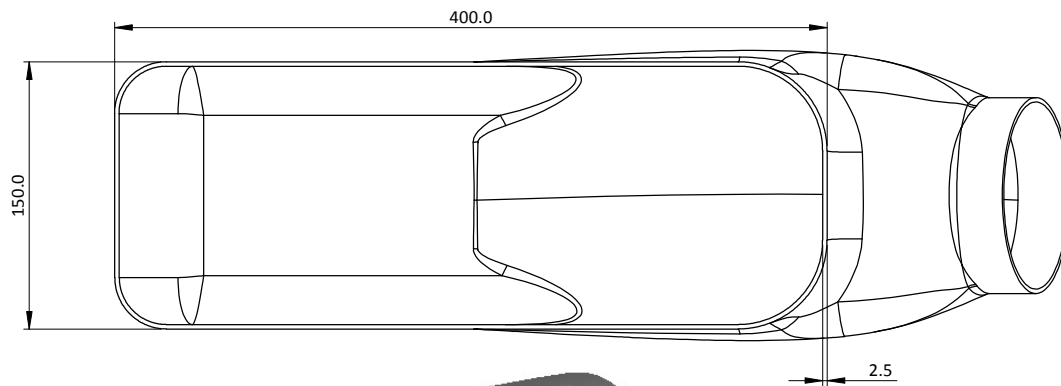

# ABCF1 - CARBON FIBRE AIRBOX

Engineered to win

**TOTAL AIRBOX VOLUME  
INCLUDING BACKPLATE IS: 9.4L**

Frame: 1 of 1

Version: 1

Tel 01746 768810

© JENVEY DYNAMICS LTD. 2015

Web WWW.JENVEY.CO.UK