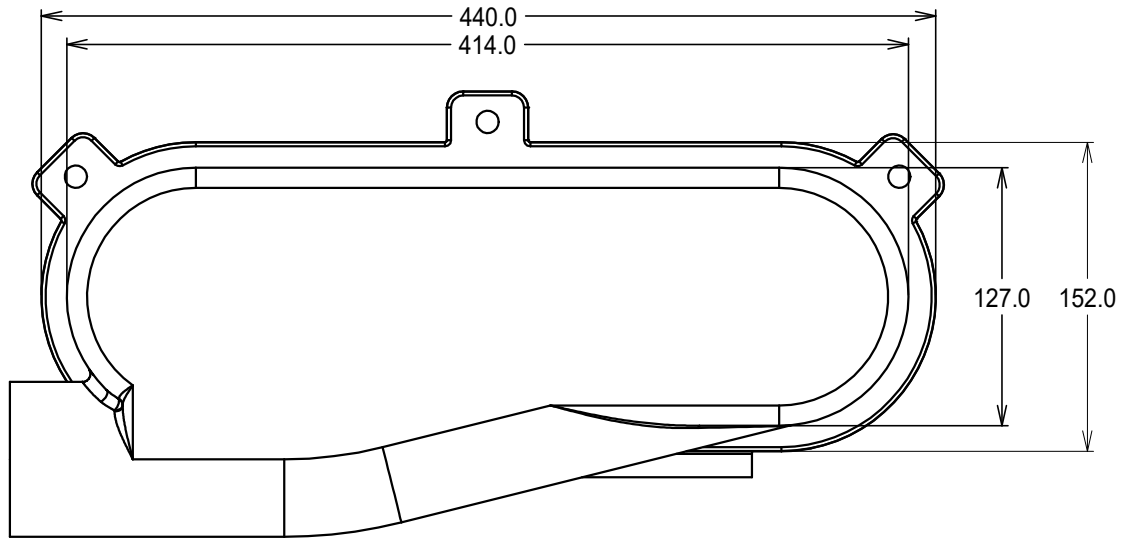

ABT2 Airbox with 75mm inlet

ABT2LB shown, with inlet at left bottom.
Also available;
ABT2RB - Right bottom inlet.
ABT2LT - Left top inlet.
ABT2RT - Right top inlet.

Airbox volume with a flat backplate is: 6L