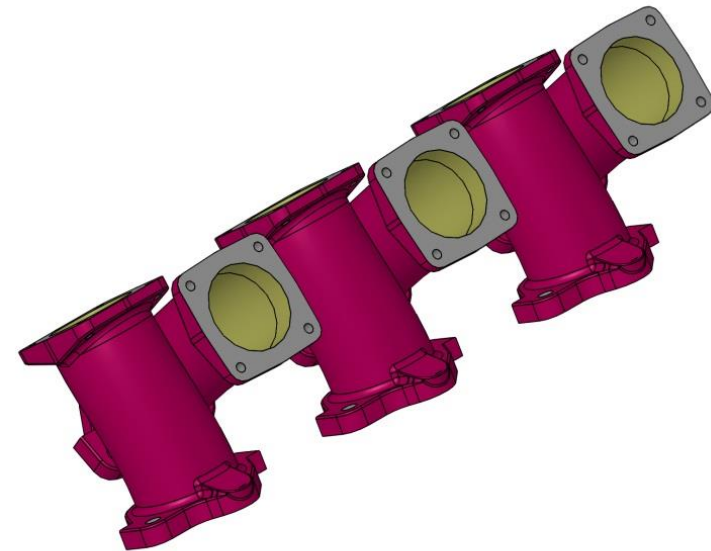

AFR01 - ALFA V6 24V MANIFOLD STUBS

Engineered to win

FLANGES FOR JENVEY SF 45mm THROTTLE BODIES, ABLE TO BE PORTED TO 50mm ON TB FLANGE AND PROPORTIONALLY ON HEAD FLANGE.

OPTIONAL INJECTOR PORTS ON MANIFOLD.