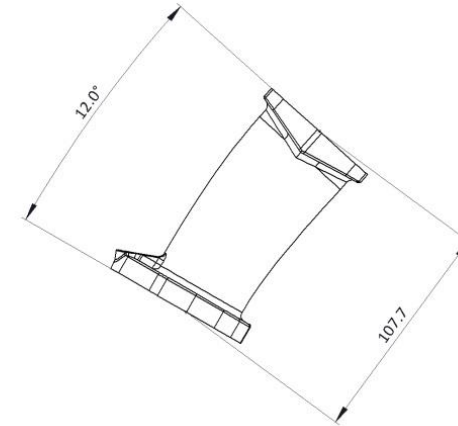

AFR01 - ALFA V6 24V MANIFOLD STUBS

Engineered to win

FLANGES FOR JENVEY SF 45mm THROTTLE BODIES, ABLE TO BE PORTED TO 50mm ON TB FLANGE AND PROPORTIONALLY ON HEAD FLANGE.

OPTIONAL INJECTOR PORTS ON MANIFOLD.