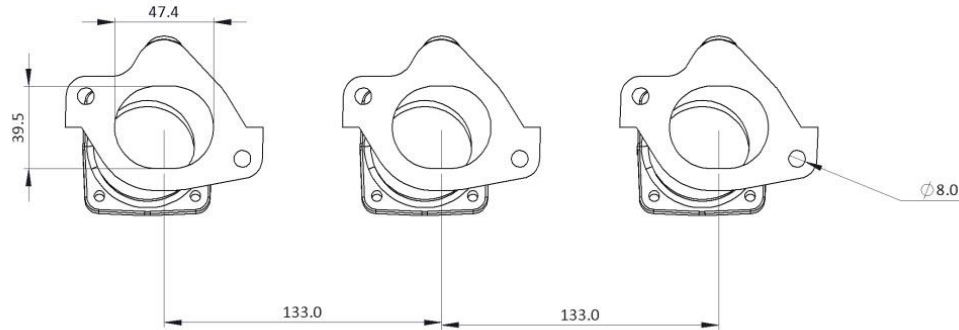

AFR01 - ALFA V6 24V MANIFOLD STUBS

Engineered to win

FLANGES FOR JENVEY SF 45mm THROTTLE BODIES, ABLE TO BE PORTED TO 50mm ON TB FLANGE AND PROPORTIONALLY ON HEAD FLANGE.

OPTIONAL INJECTOR PORTS ON MANIFOLD.