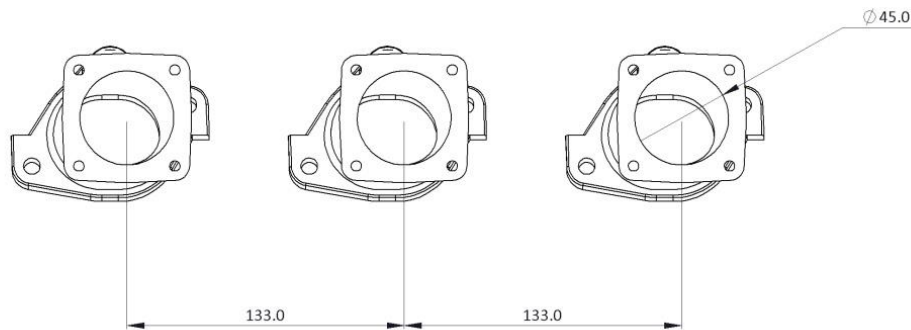

AFR01 - ALFA V6 24V MANIFOLD STUBS

Engineered to win

FLANGES FOR JENVEY SF 45mm THROTTLE BODIES, ABLE TO BE PORTED TO 50mm ON TB FLANGE AND PROPORTIONALLY ON HEAD FLANGE.

OPTIONAL INJECTOR PORTS ON MANIFOLD.