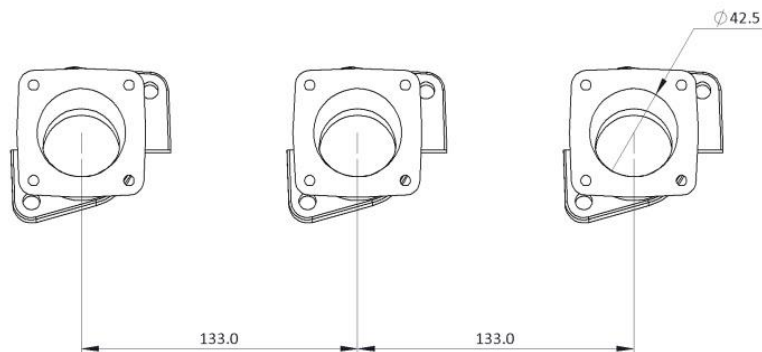

AFR02 - ALFA V6 12V MANIFOLD STUBS

Engineered to win

FLANGES FOR JENVEY SF 42mm THROTTLE BODIES, ABLE TO BE PORTED TO 48mm ON TB FLANGE AND PROPORTIONALLY ON HEAD FLANGE.

OPTIONAL INJECTOR PORTS ON MANIFOLD.