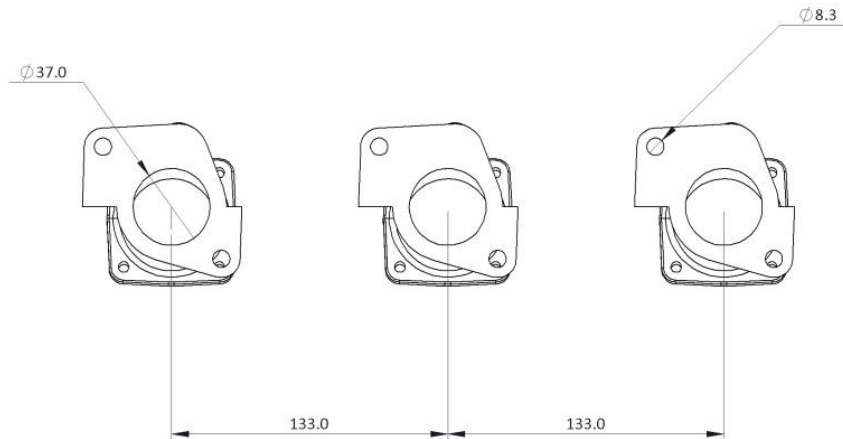

AFR02 - ALFA V6 12V MANIFOLD STUBS

Engineered to win

FLANGES FOR JENVEY SF 42mm THROTTLE BODIES, ABLE TO BE PORTED TO 48mm ON TB FLANGE AND PROPORTIONALLY ON HEAD FLANGE.

OPTIONAL INJECTOR PORTS ON MANIFOLD.