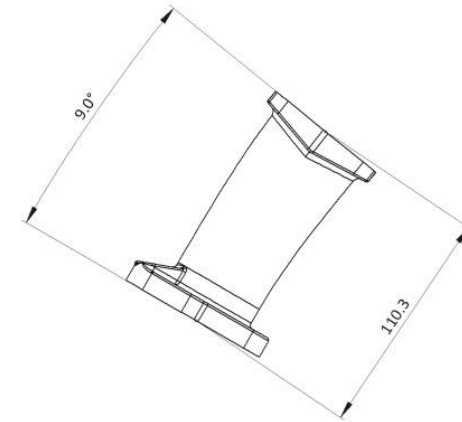

AFR02 - ALFA V6 12V MANIFOLD STUBS

Engineered to win

FLANGES FOR JENVEY SF 42mm THROTTLE BODIES, ABLE TO BE PORTED TO 48mm ON TB FLANGE AND PROPORTIONALLY ON HEAD FLANGE.

OPTIONAL INJECTOR PORTS ON MANIFOLD.