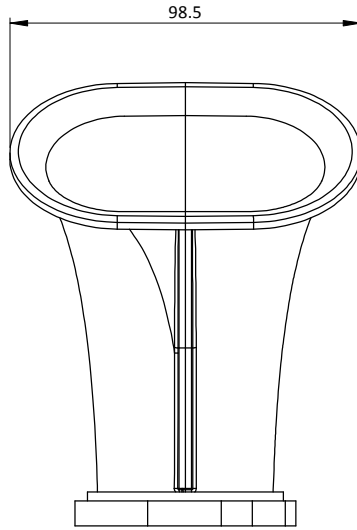

AH45X110X40 - AIR HORN 45mm x 110 40° CURVED

Engineered to win

Frame: 1 of 1

Version: 1

Tel 01746 768810

© JENVEY DYNAMICS LTD. 2015

Web WWW.JENVEY.CO.UK