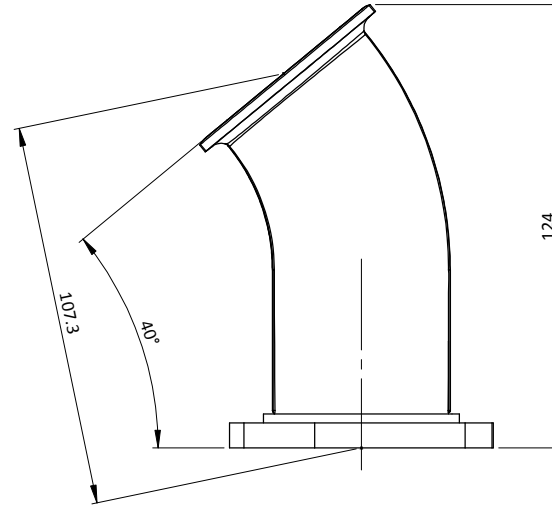

AH45X110X40 - AIR HORN 45mm x 110 40° CURVED

Engineered to win

Frame: 1 of 1

Version: 1

Tel 01746 768810

© JENVEY DYNAMICS LTD. 2015

Web WWW.JENVEY.CO.UK