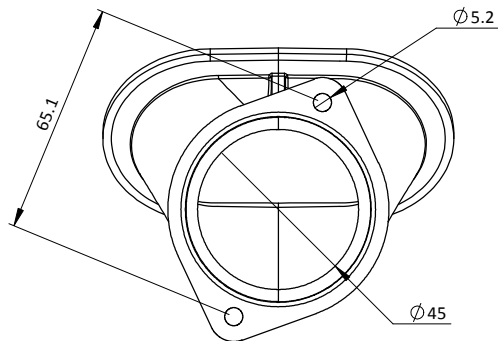

AH45X110X40 - AIR HORN 45mm x 110 40° CURVED

Engineered to win

Frame: 1 of 1

Version: 1

Tel 01746 768810

© JENVEY DYNAMICS LTD. 2015

Web WWW.JENVEY.CO.UK