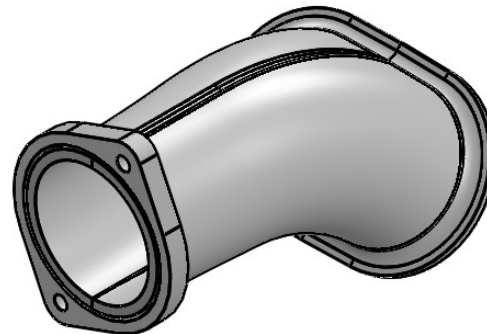

AH45X110X40 - AIR HORN 45mm x 110 40° CURVED

Engineered to win

Frame: 1 of 1

Version: 1

Tel 01746 768810

© JENVEY DYNAMICS LTD. 2015

Web WWW.JENVEY.CO.UK