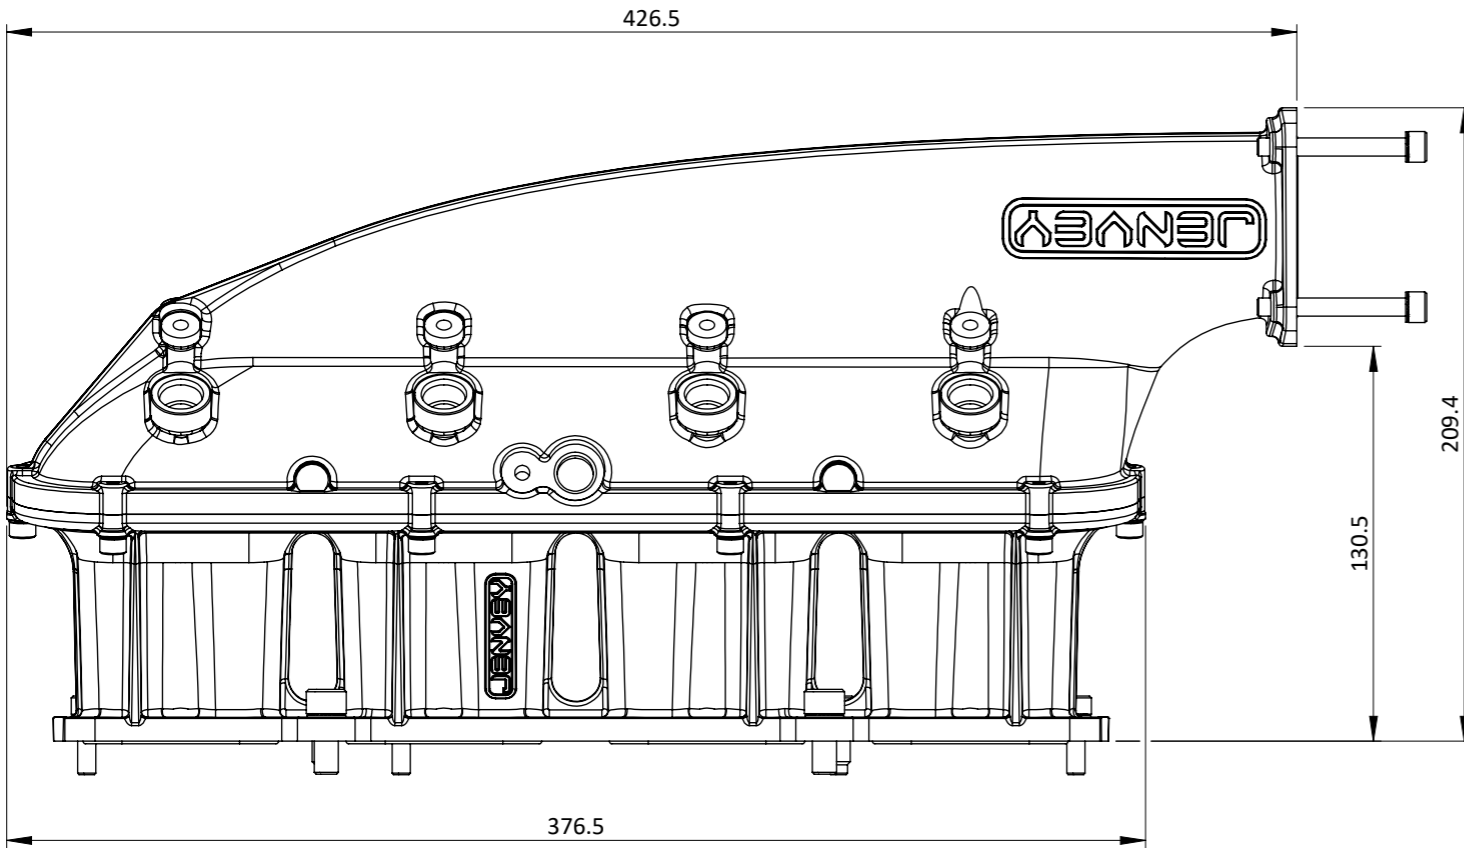

APSC3-MF18. - ECOBOOST 1.6 MANIFOLD & PLENUM

Engineered to win

Frame: 1 of 1

Version: 5

Tel 01746 768810

© JENVEY DYNAMICS LTD. 2015

Web WWW.JENVEY.CO.UK