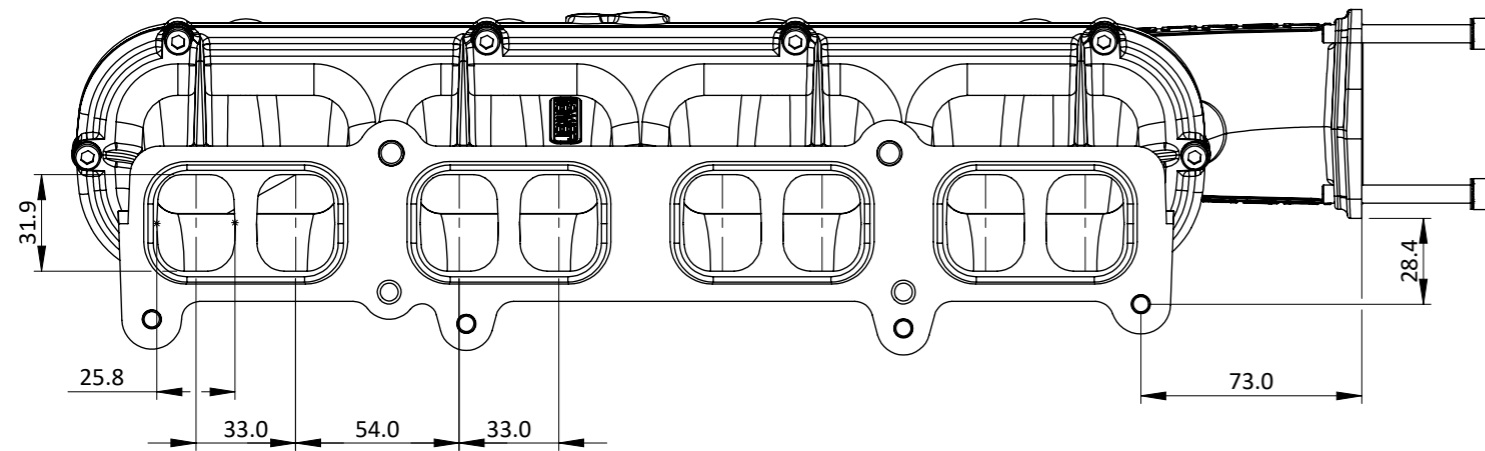

APSC3-MF18. - ECOBOOST 1.6 MANIFOLD & PLENUM

Engineered to win

Frame: 1 of 1

Version: 5

Tel 01746 768810

© JENVEY DYNAMICS LTD. 2015

Web WWW.JENVEY.CO.UK