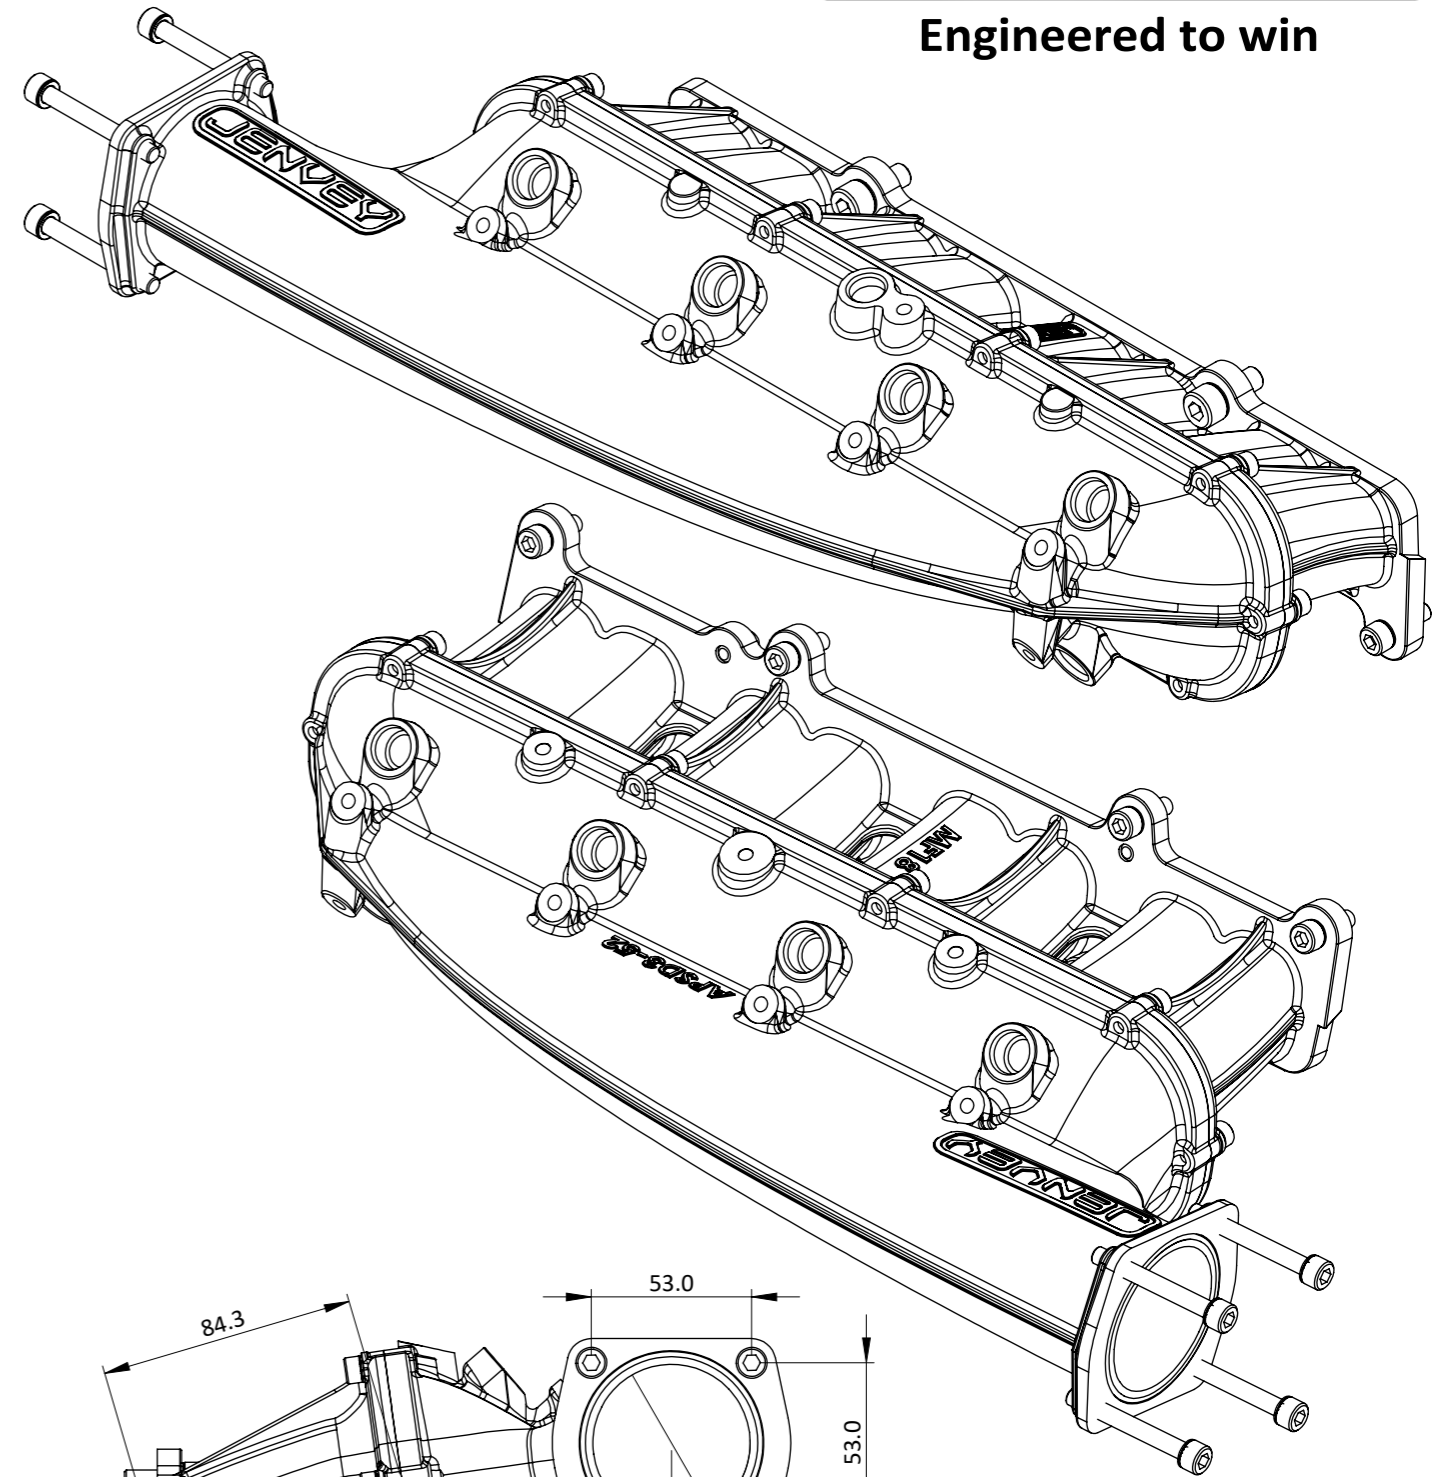

APSC3-MF18. - ECOBOOST 1.6 MANIFOLD & PLENUM

Engineered to win

Frame: 1 of 1

Version: 5

Tel 01746 768810

© JENVEY DYNAMICS LTD. 2015

Web WWW.JENVEY.CO.UK