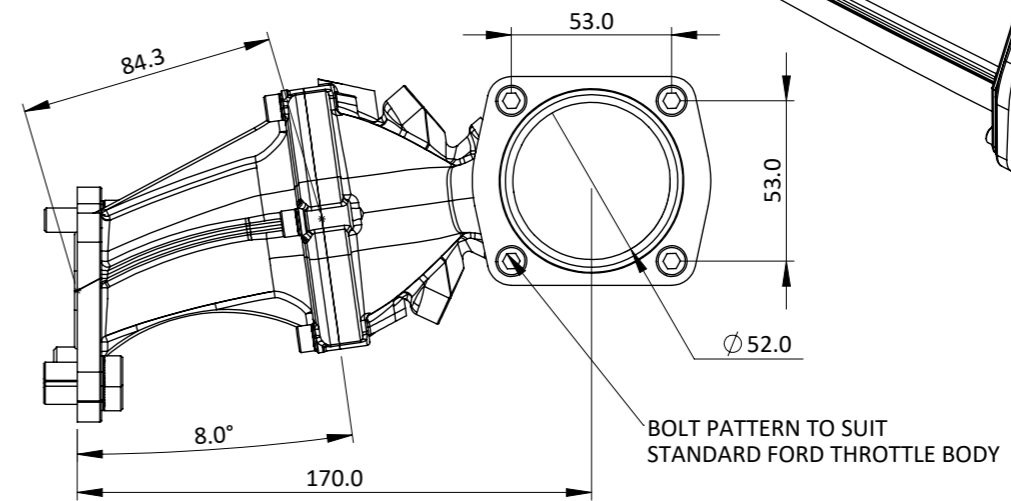

APSC3-MF18. - ECOBOOST 1.6 MANIFOLD & PLENUM

Engineered to win

Frame: 1 of 1

Version: 5

Tel 01746 768810

© JENVEY DYNAMICS LTD. 2015

Web WWW.JENVEY.CO.UK