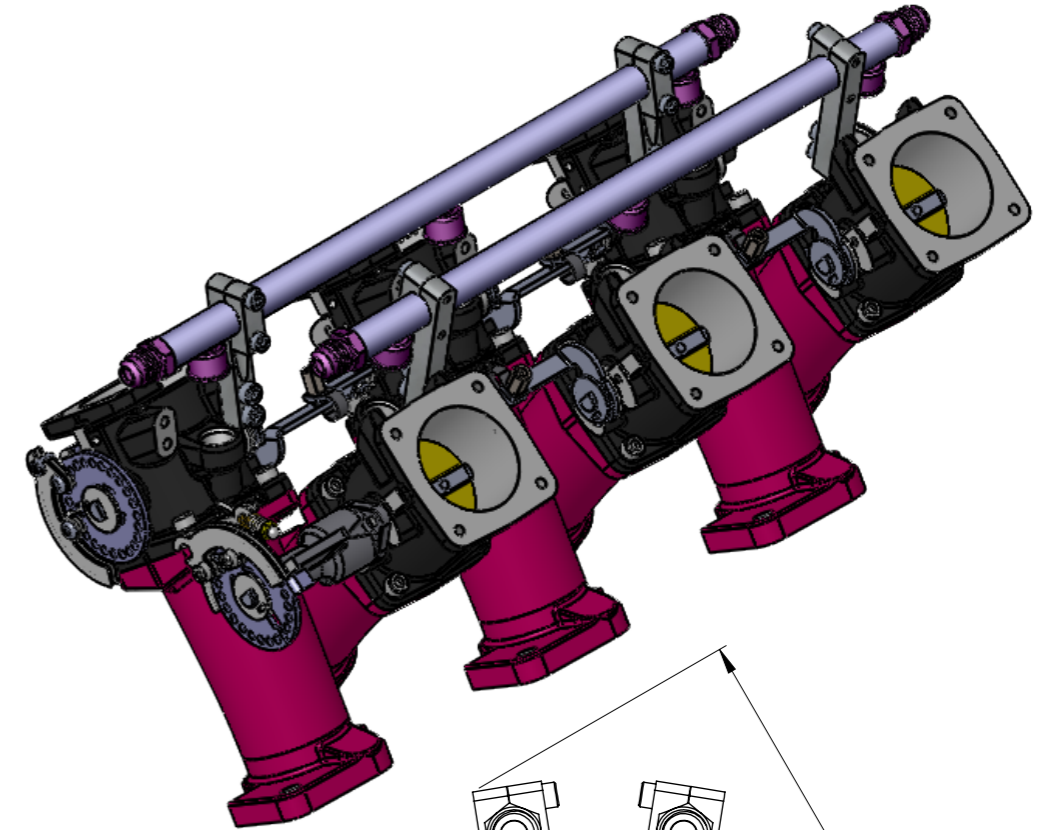

# CKAF02A - ALFA V6 12V KIT

Engineered to win

This Alfa Romeo V6 12V kit has been designed and manufactured by Jenvey as a custom project for AH Motorsports and is available for sale direct from them.

Frame: 1 of 1