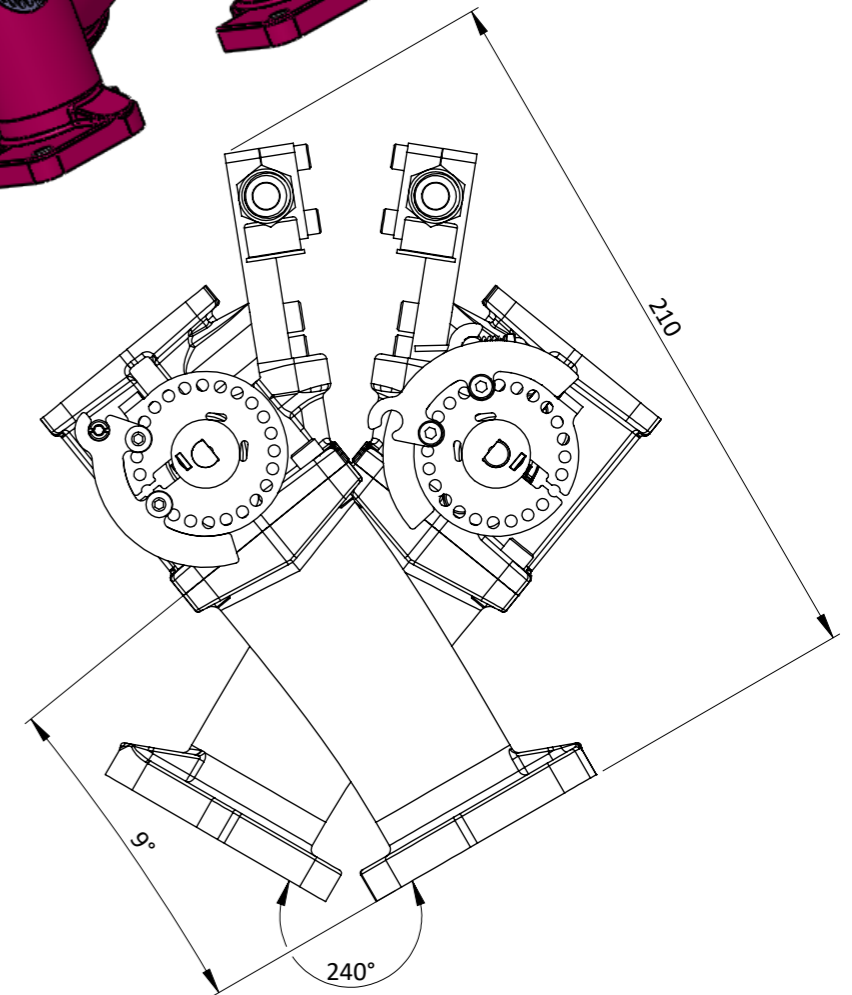

# CKAF02A - ALFA V6 12V KIT

Engineered to win

This Alfa Romeo V6 12V kit has been designed and manufactured by Jenvey as a custom project for AH Motorsports and is available for sale direct from them.

Frame: 1 of 1