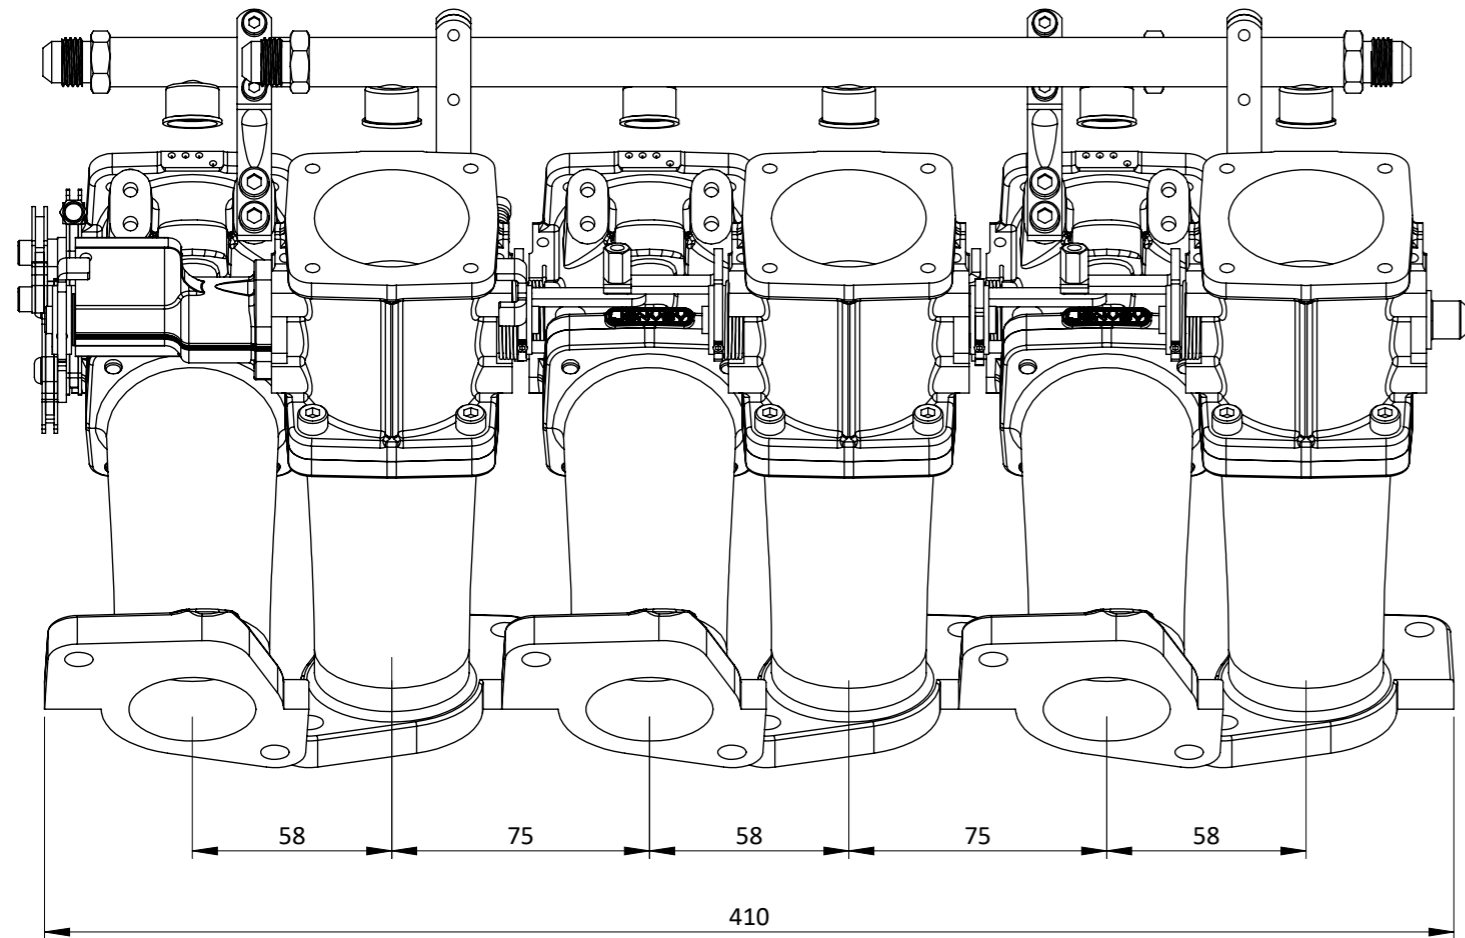

# CKAF02A - ALFA V6 12V KIT

Engineered to win

This Alfa Romeo V6 12V kit has been designed and manufactured by Jenvey as a custom project for AH Motorsports and is available for sale direct from them.

Frame: 1 of 1