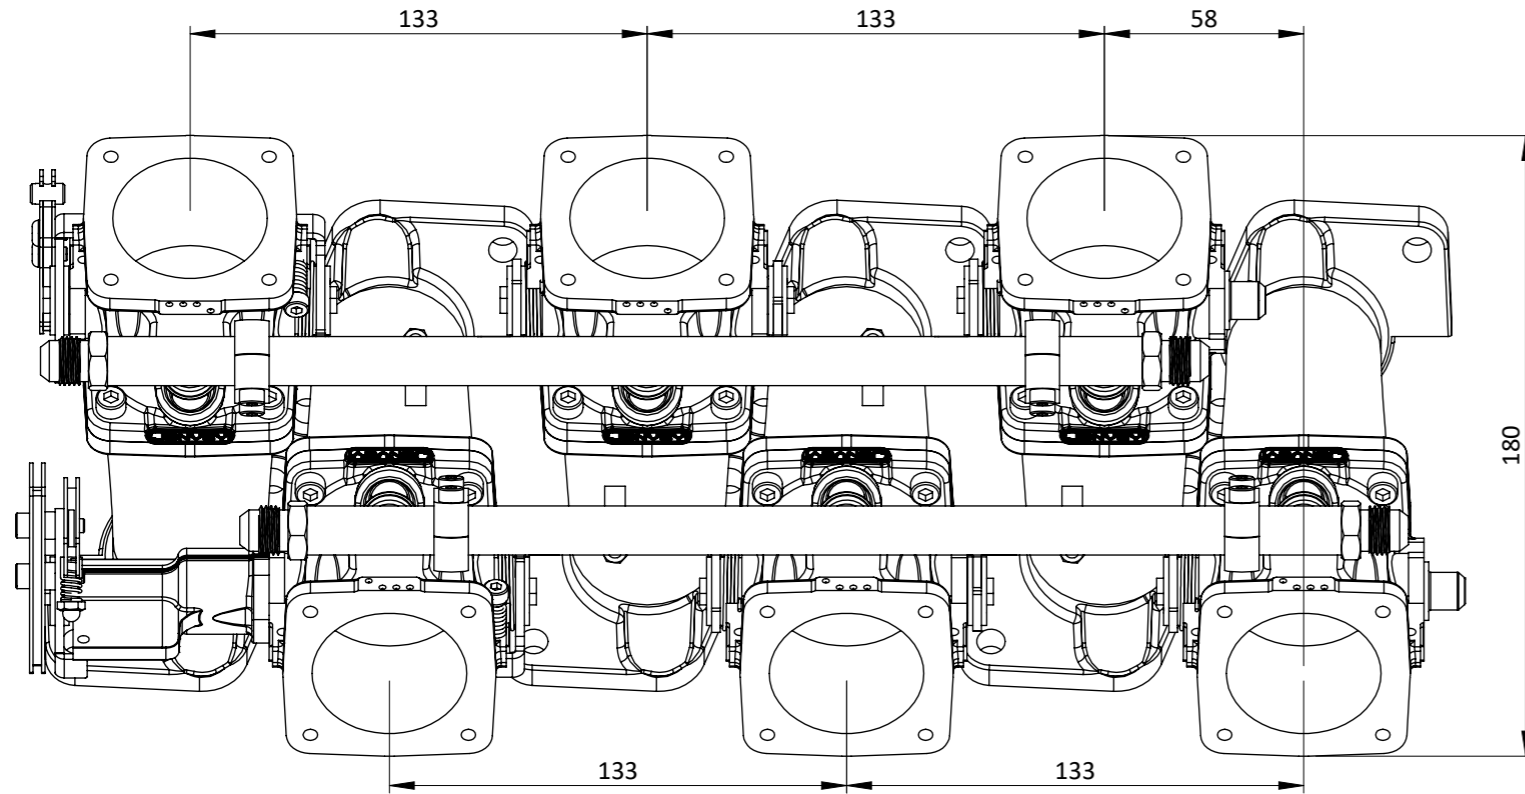

# CKAF02A - ALFA V6 12V KIT

Engineered to win

This Alfa Romeo V6 12V kit has been designed and manufactured by Jenvey as a custom project for AH Motorsports and is available for sale direct from them.

Frame: 1 of 1