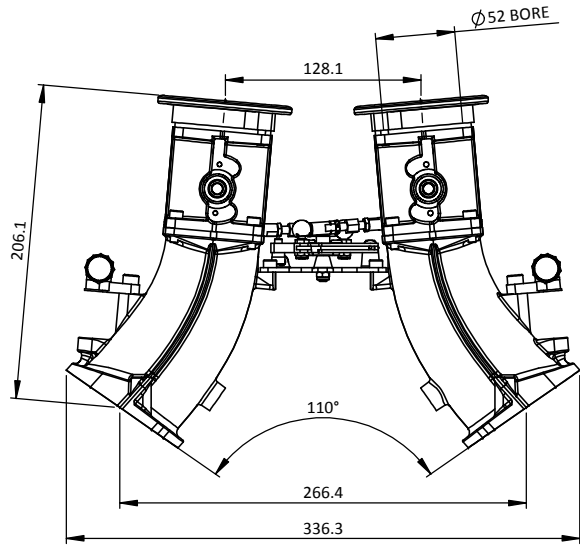

# CKCT04 - CHEVROLET LS3 DOWNDRAFT

Engineered to win

Frame: 1 of 1

Version: 1

Tel 01746 768810

© JENVEY DYNAMICS LTD. 2015

Web WWW.JENVEY.CO.UK