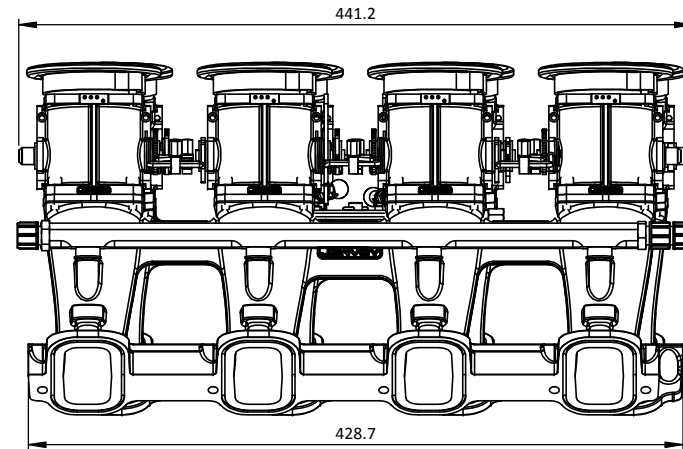

# CKCT04 - CHEVROLET LS3 DOWNDRAFT

Engineered to win

Frame: 1 of 1

Version: 1

Tel 01746 768810

© JENVEY DYNAMICS LTD. 2015

Web WWW.JENVEY.CO.UK