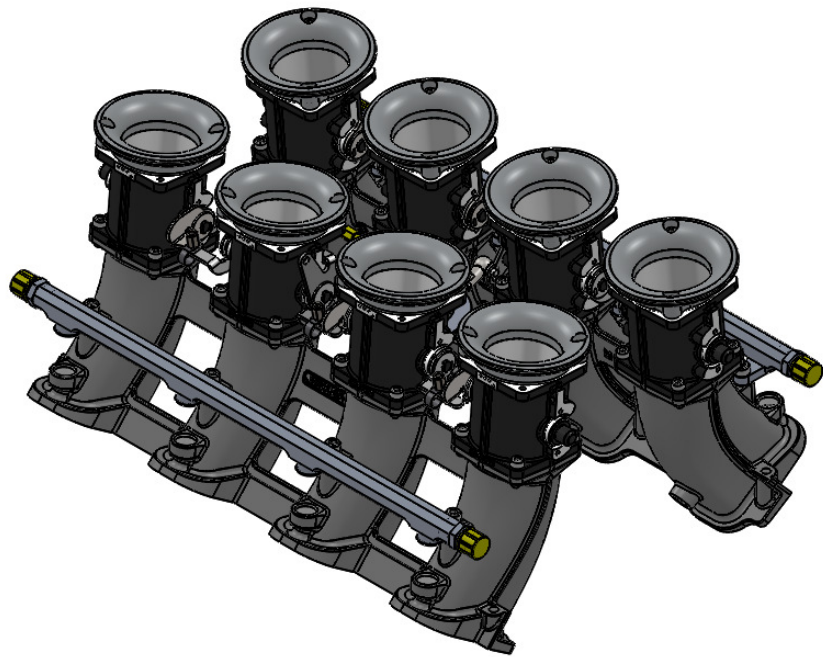

# CKCT04 - CHEVROLET LS3 DOWNDRAFT

Engineered to win

Frame: 1 of 1

Version: 1

Tel 01746 768810

© JENVEY DYNAMICS LTD. 2015

Web WWW.JENVEY.CO.UK