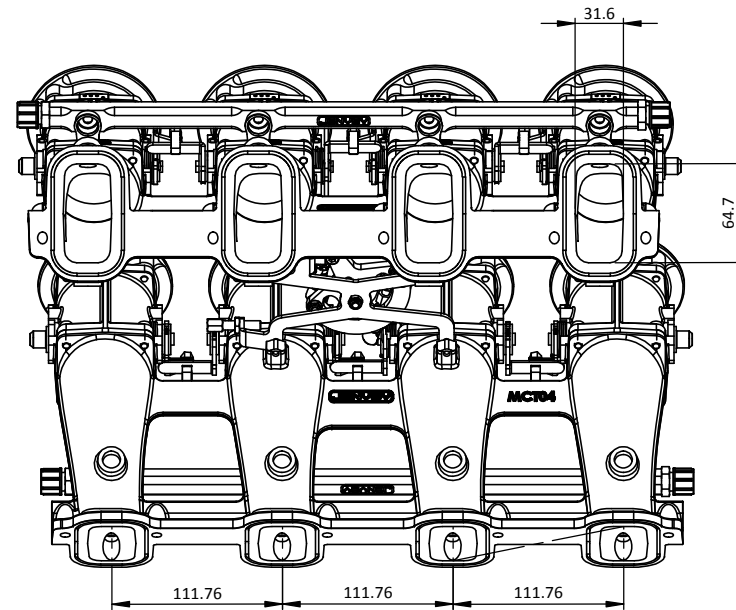

# CKCT04 - CHEVROLET LS3 DOWNDRAFT

Engineered to win

Frame: 1 of 1

Version: 1

Tel 01746 768810

© JENVEY DYNAMICS LTD. 2015

Web WWW.JENVEY.CO.UK