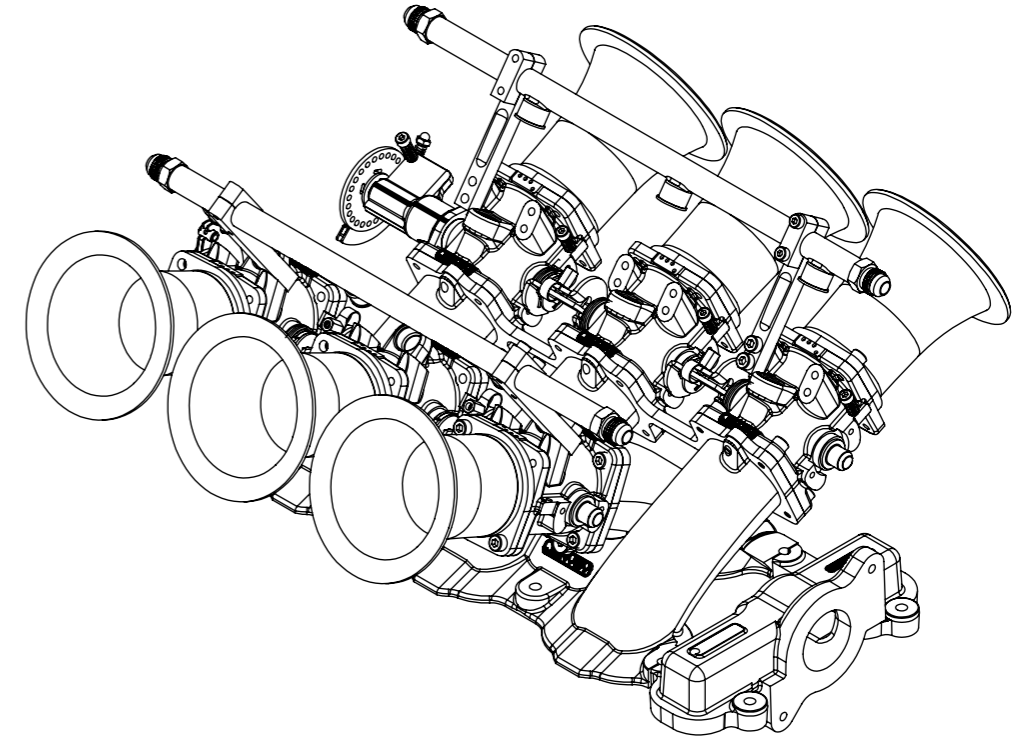

CKFD15 - FORD CYCLONE 3.7 - Ford Cyclone V6 Ti-VCT SF51 kit

Engineered to win

Frame: 1 of 1

Version: 1

Tel 01746 768810

Web WWW.JENVEY.CO.UK

© JENVEY DYNAMICS LTD. 2015