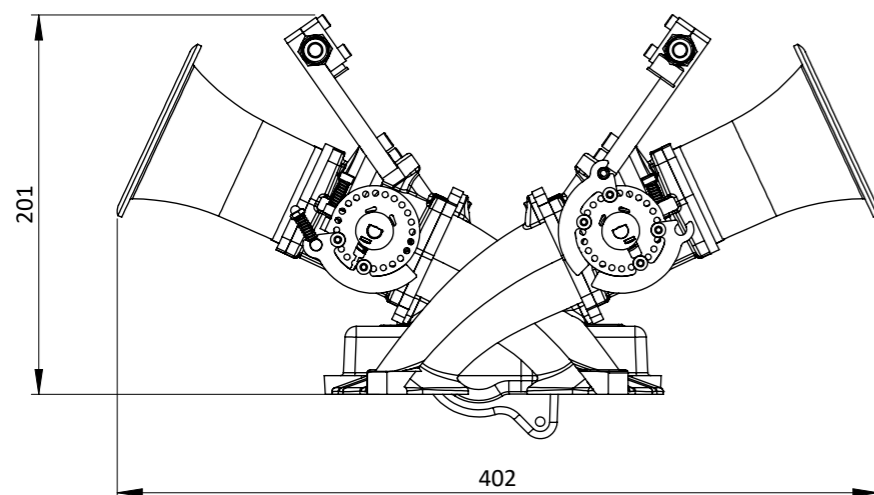

CKFD15 - FORD CYCLONE 3.7 - Ford Cyclone V6 Ti-VCT SF51 kit

Engineered to win

Frame: 1 of 1

Version: 1

Tel 01746 768810

Web WWW.JENVEY.CO.UK

© JENVEY DYNAMICS LTD. 2015