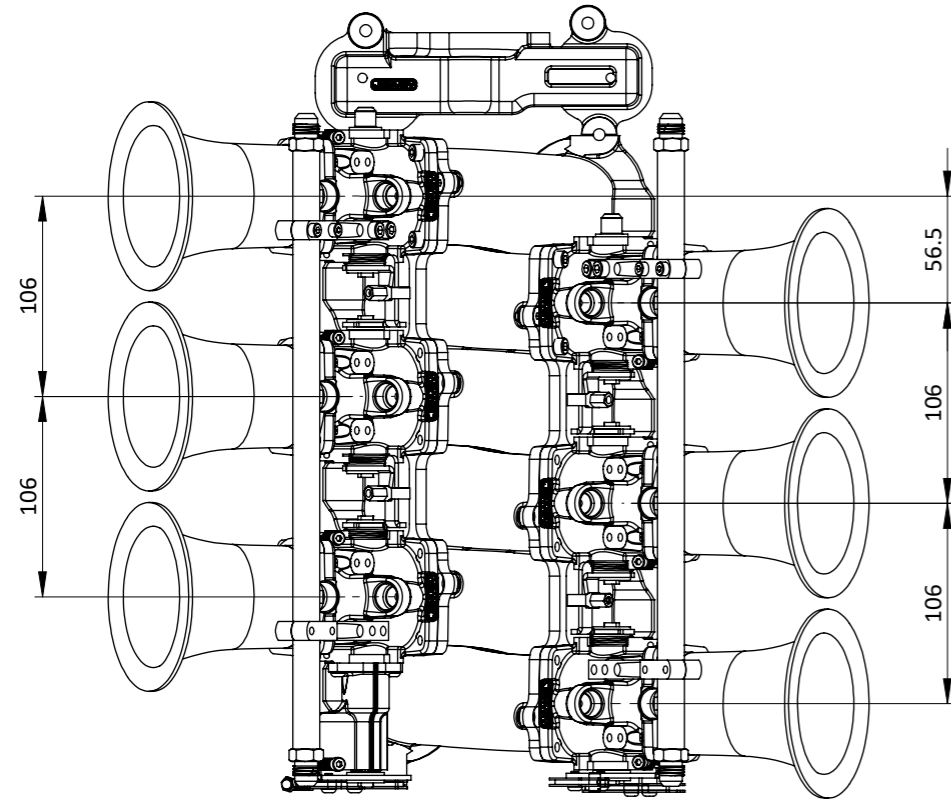

CKFD15 - FORD CYCLONE 3.7 - Ford Cyclone V6 Ti-VCT SF51 kit

Engineered to win

Frame: 1 of 1

Version: 1

Tel 01746 768810

Web WWW.JENVEY.CO.UK

© JENVEY DYNAMICS LTD. 2015