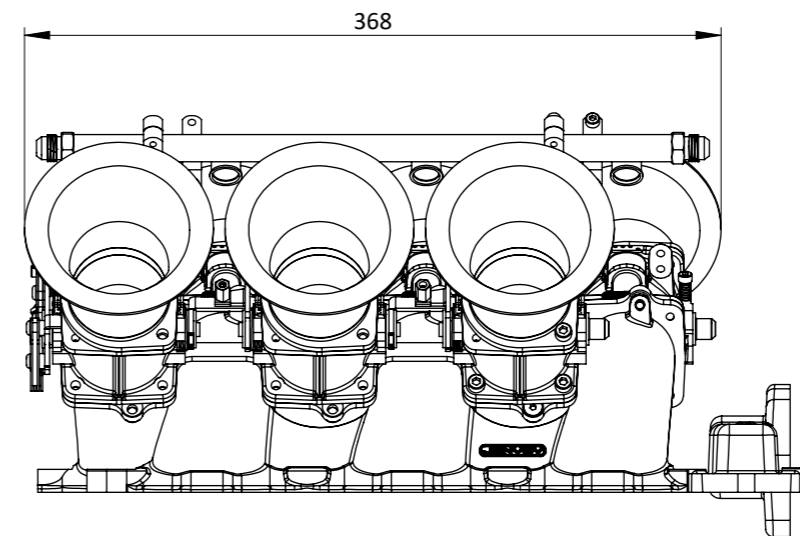

CKFD15 - FORD CYCLONE 3.7 - Ford Cyclone V6 Ti-VCT SF51 kit

Engineered to win

Frame: 1 of 1

Version: 1

Tel 01746 768810

Web WWW.JENVEY.CO.UK

© JENVEY DYNAMICS LTD. 2015