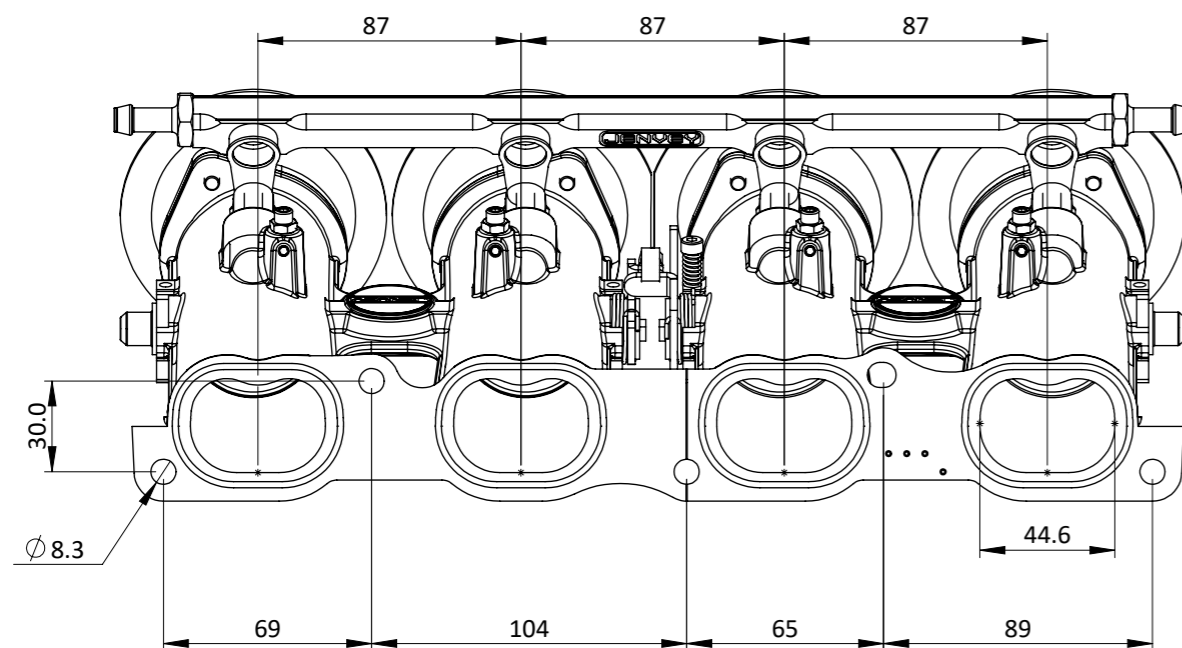

CKFD22 - FORD SIGMA DIRECT TO HEAD 45mm

Engineered to win

Frame: 1 of 1

Version: 1

Tel 01746 768810

Web WWW.JENVEY.CO.UK

© JENVEY DYNAMICS LTD. 2021