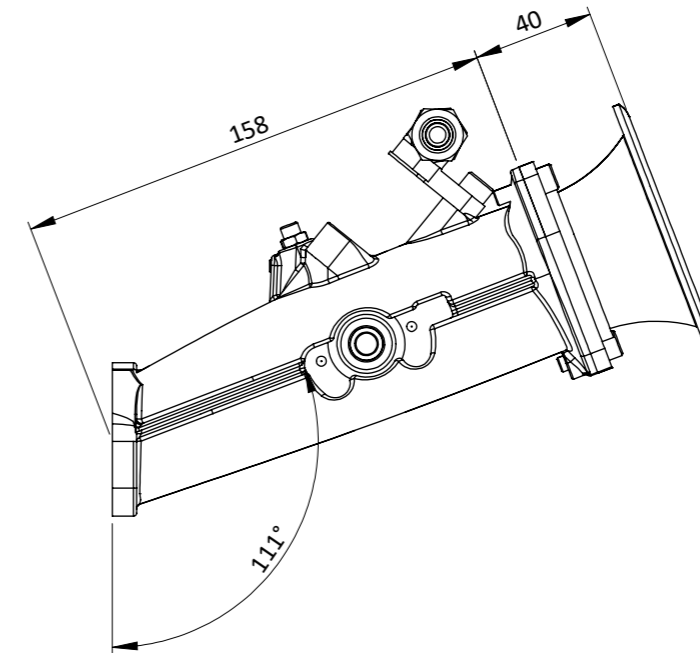

CKFD22 - FORD SIGMA DIRECT TO HEAD 45mm

Engineered to win

Frame: 1 of 1

Version: 1

Tel 01746 768810

Web WWW.JENVEY.CO.UK

© JENVEY DYNAMICS LTD. 2021