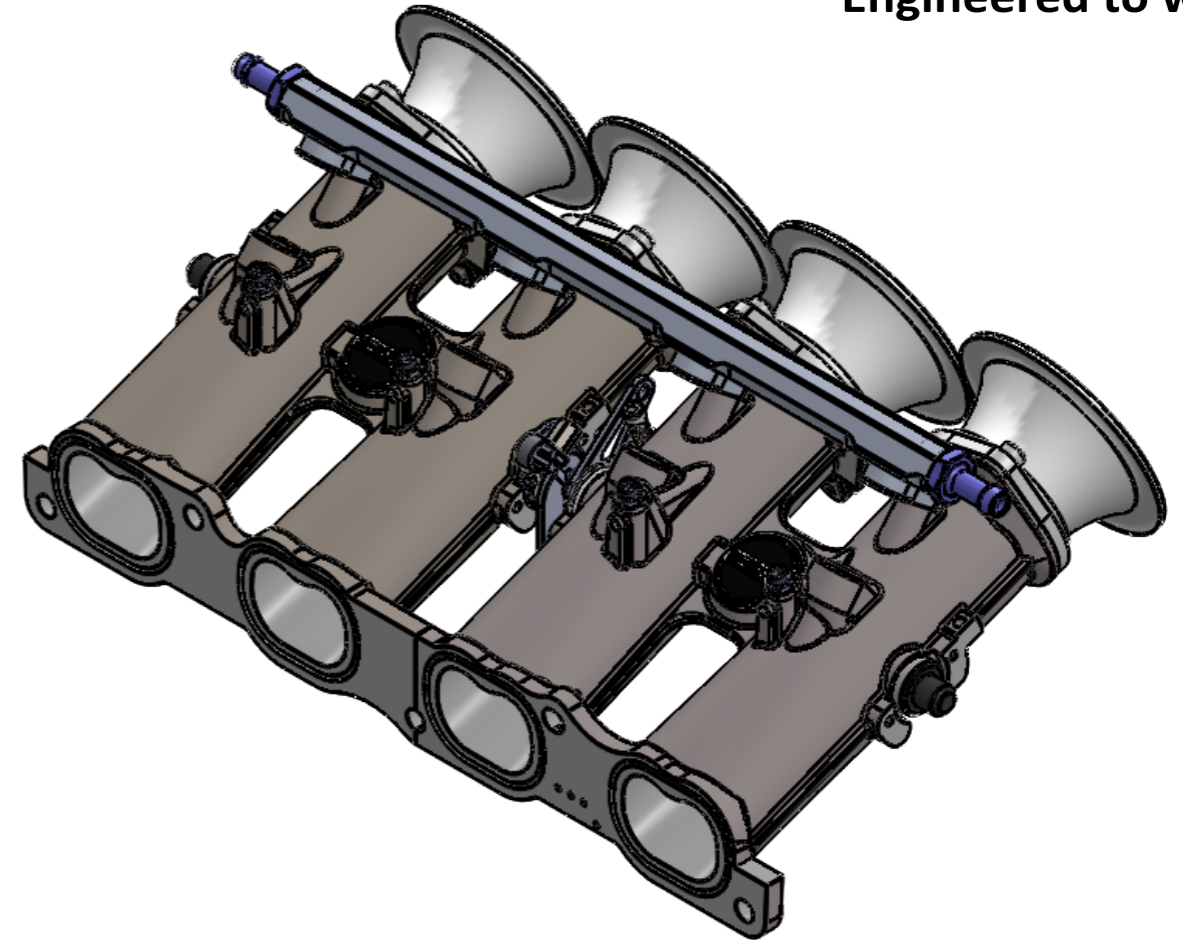

CKFD22 - FORD SIGMA DIRECT TO HEAD 45mm

Engineered to win

Frame: 1 of 1

Version: 1

Tel 01746 768810

Web WWW.JENVEY.CO.UK

© JENVEY DYNAMICS LTD. 2021