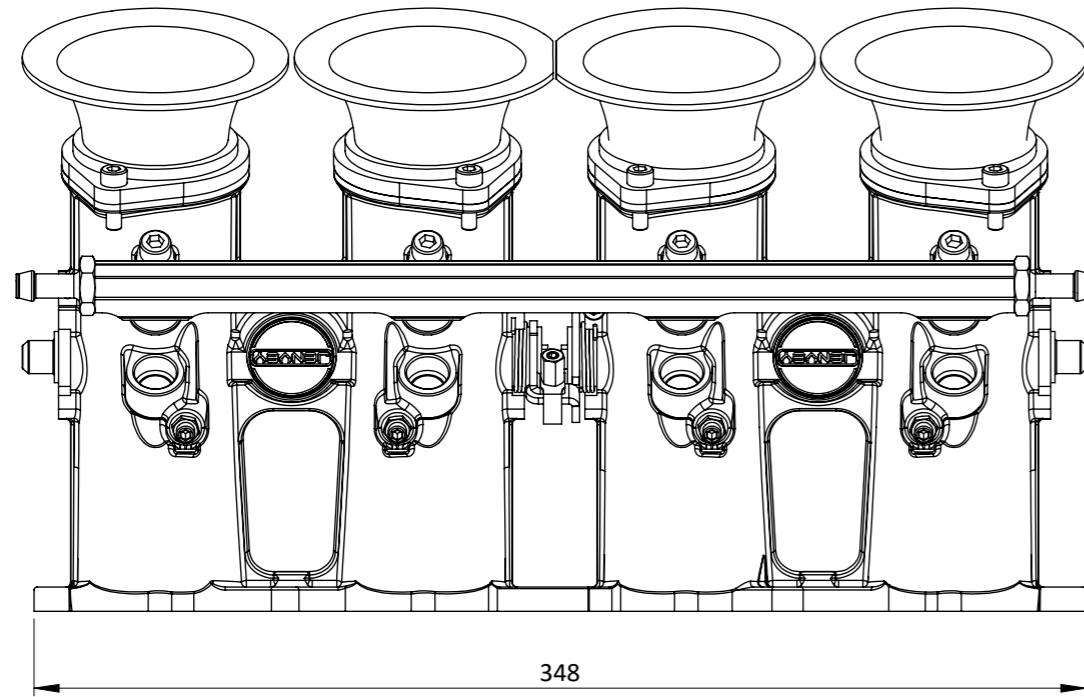

CKFD22 - FORD SIGMA DIRECT TO HEAD 45mm

Engineered to win

Frame: 1 of 1

Version: 1

Tel 01746 768810

Web WWW.JENVEY.CO.UK

© JENVEY DYNAMICS LTD. 2021