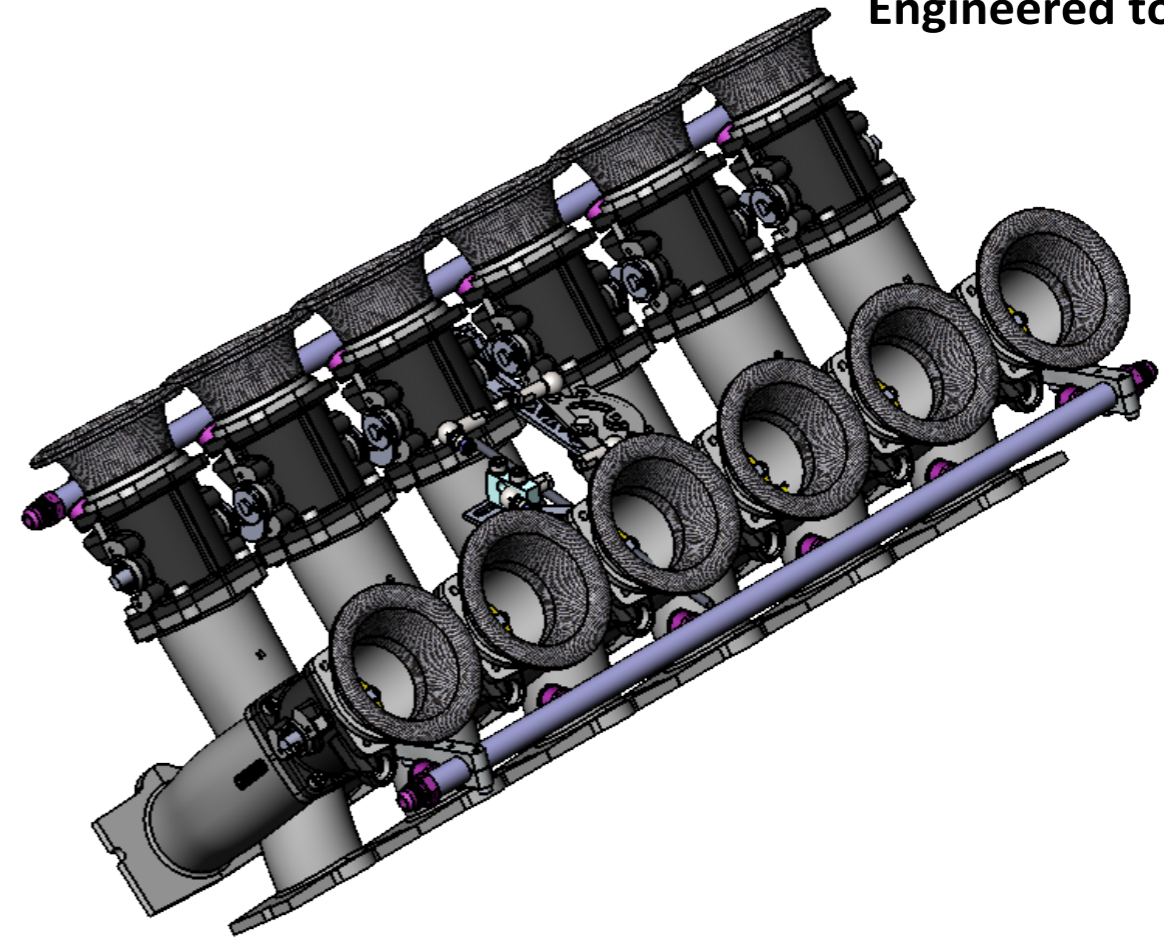

CKMM10-1 - MERCEDES V12 (ZONDA) KIT

Engineered to win

Frame: 1 of 1

Version: 3

Tel 01746 768810

Web WWW.JENVEY.CO.UK

© JENVEY DYNAMICS LTD. 2021

SF individual throttle body kit for the Pagani Zonda / Mercedes M120 V12. Made to order.