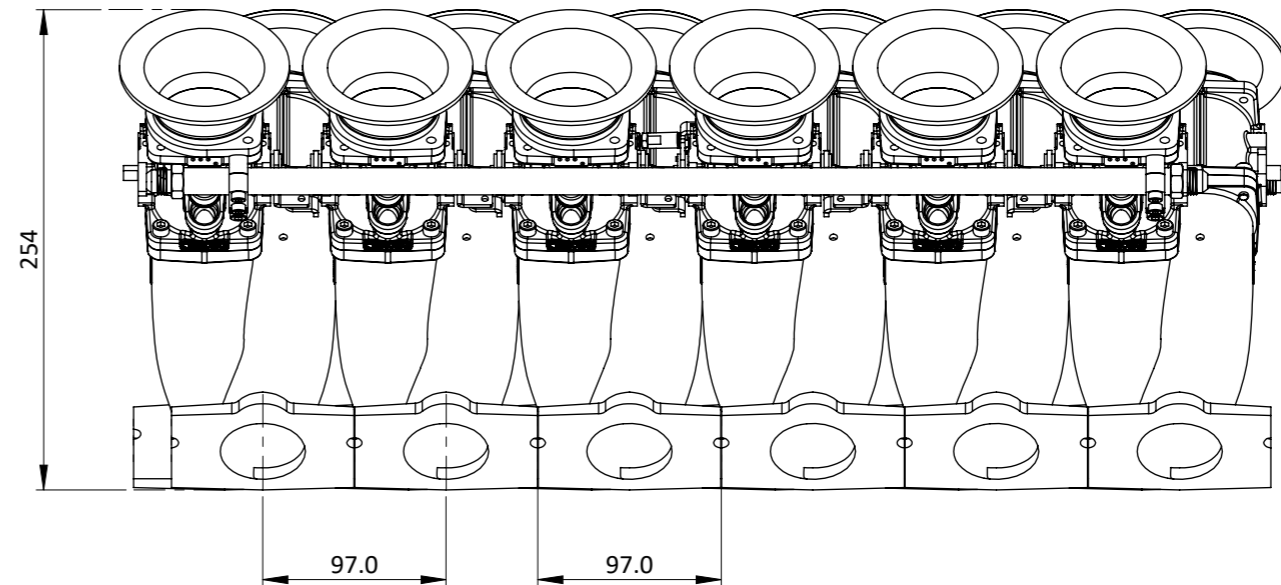

CKMM10-1 - MERCEDES V12 (ZONDA) KIT

Engineered to win

Frame: 1 of 1

Version: 3

Tel 01746 768810

Web WWW.JENVEY.CO.UK

© JENVEY DYNAMICS LTD. 2021

SF individual throttle body kit for the Pagani Zonda / Mercedes M120 V12. Made to order.