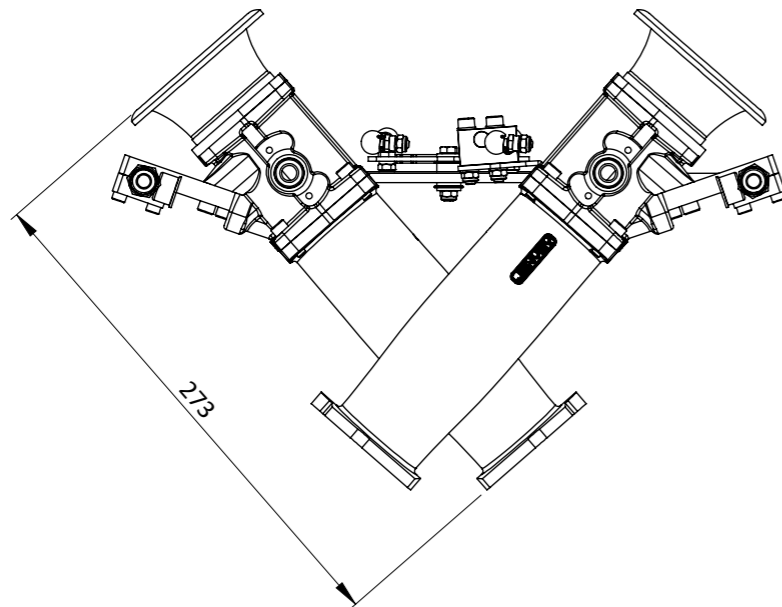

CKMM10-1 - MERCEDES V12 (ZONDA) KIT

Engineered to win

Frame: 1 of 1

Version: 3

Tel 01746 768810

Web WWW.JENVEY.CO.UK

© JENVEY DYNAMICS LTD. 2021

SF individual throttle body kit for the Pagani Zonda / Mercedes M120 V12. Made to order.