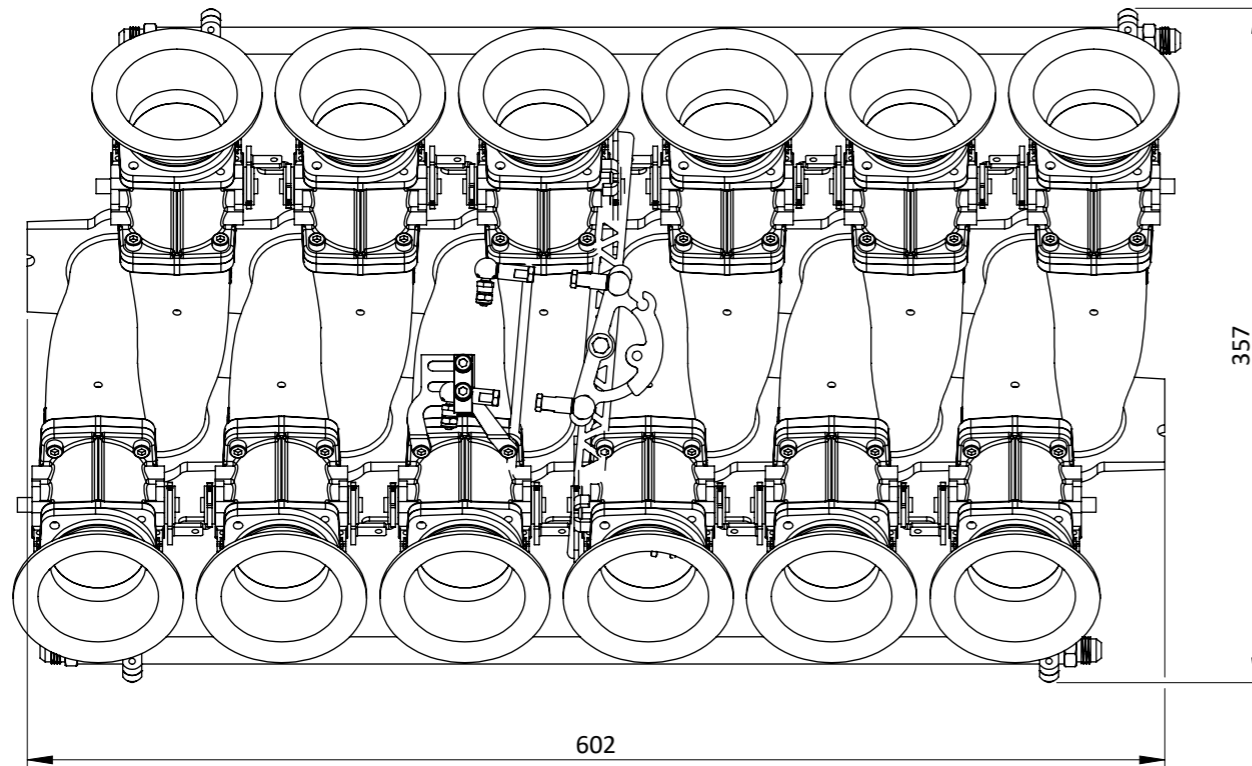

CKMM10-1 - MERCEDES V12 (ZONDA) KIT

Engineered to win

Frame: 1 of 1

Version: 3

Tel 01746 768810

Web WWW.JENVEY.CO.UK

© JENVEY DYNAMICS LTD. 2021

SF individual throttle body kit for the Pagani Zonda / Mercedes M120 V12. Made to order.