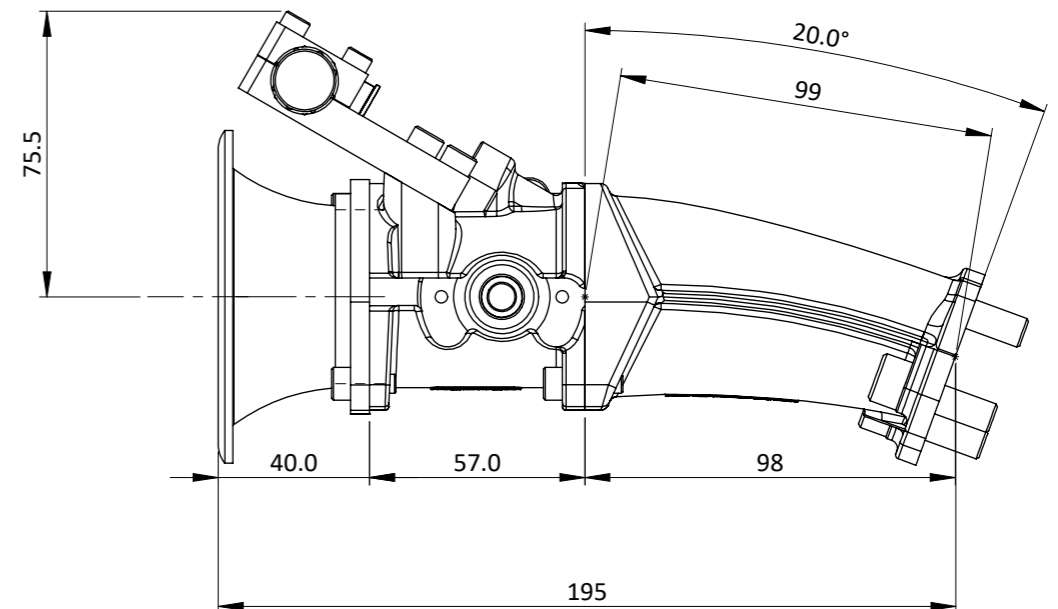

CKTY01 - TOYOTA YARIS 1.5L KIT

Engineered to win

Frame: 1 of 1

Version: 2

Tel 01746 768810

© JENVEY DYNAMICS LTD. 2021

Web WWW.JENVEY.CO.UK

A kit for the 1.5L Toyota Yaris engine which includes a manifold, four ST Ø45mm throttle bodies, fuel rail and air horns.