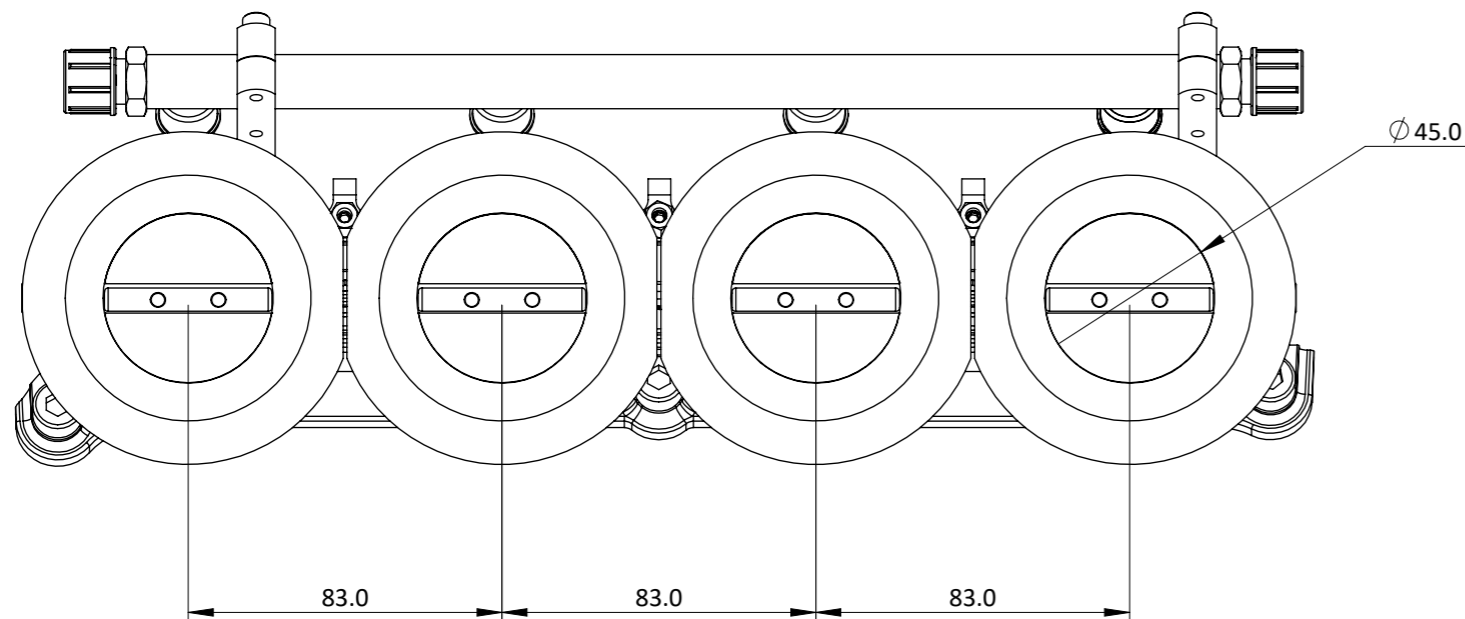

CKTY01 - TOYOTA YARIS 1.5L KIT

Engineered to win

Frame: 1 of 1

Version: 2

Tel 01746 768810

© JENVEY DYNAMICS LTD. 2021

Web WWW.JENVEY.CO.UK

A kit for the 1.5L Toyota Yaris engine which includes a manifold, four ST Ø45mm throttle bodies, fuel rail and air horns.