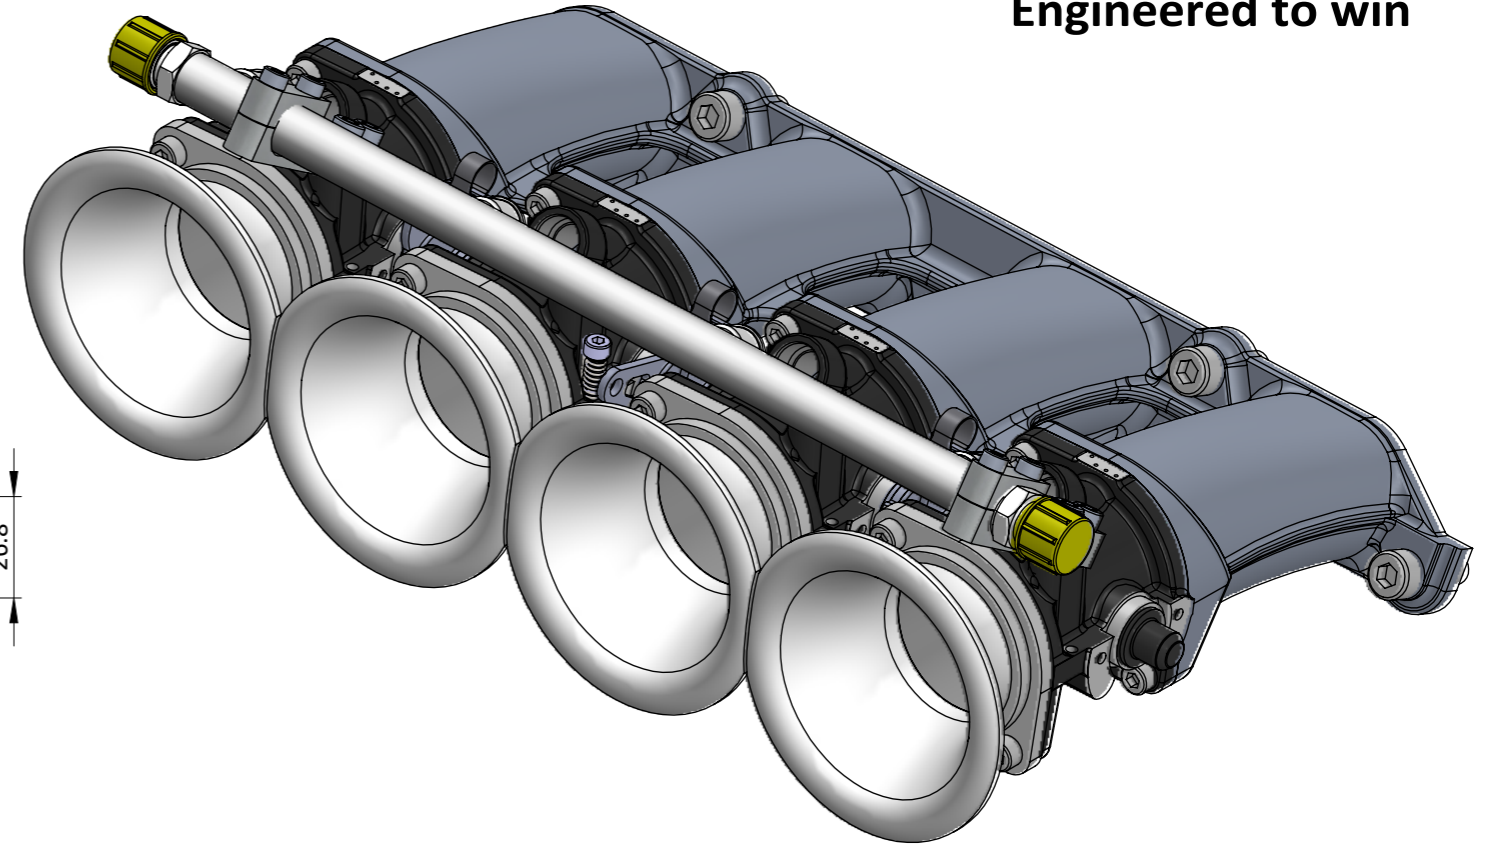

CKTY01 - TOYOTA YARIS 1.5L KIT

Engineered to win

Frame: 1 of 1

Version: 2

Tel 01746 768810

© JENVEY DYNAMICS LTD. 2021

Web WWW.JENVEY.CO.UK

A kit for the 1.5L Toyota Yaris engine which includes a manifold, four ST Ø45mm throttle bodies, fuel rail and air horns.