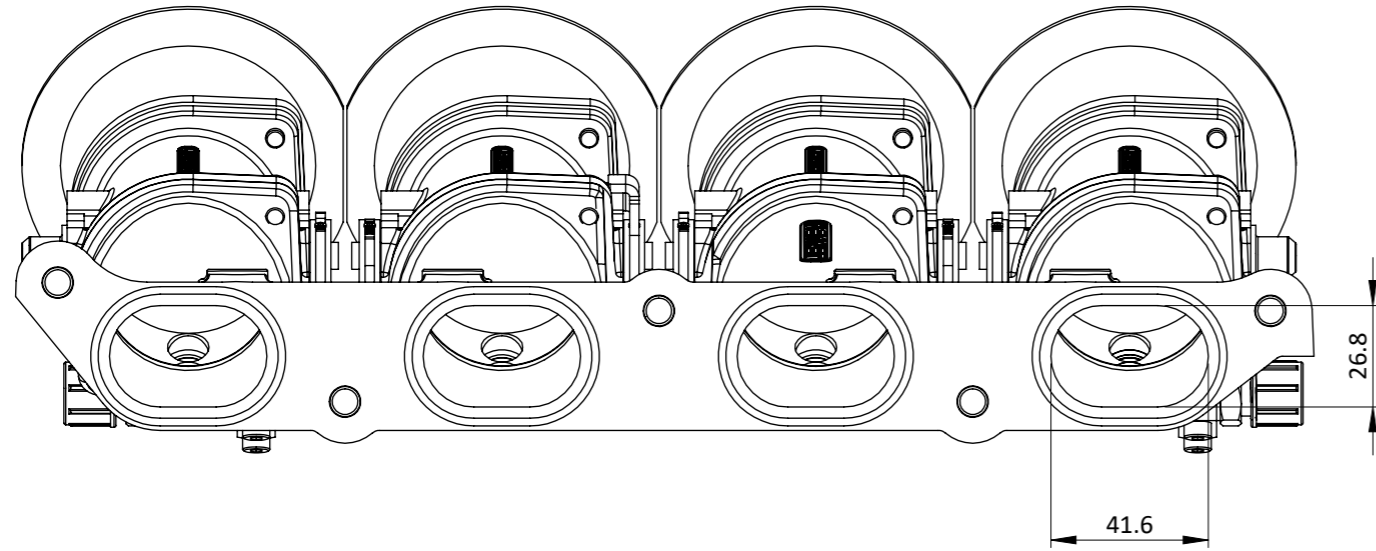

CKTY01 - TOYOTA YARIS 1.5L KIT

Engineered to win

Frame: 1 of 1

Version: 2

Tel 01746 768810

© JENVEY DYNAMICS LTD. 2021

Web WWW.JENVEY.CO.UK

A kit for the 1.5L Toyota Yaris engine which includes a manifold, four ST Ø45mm throttle bodies, fuel rail and air horns.