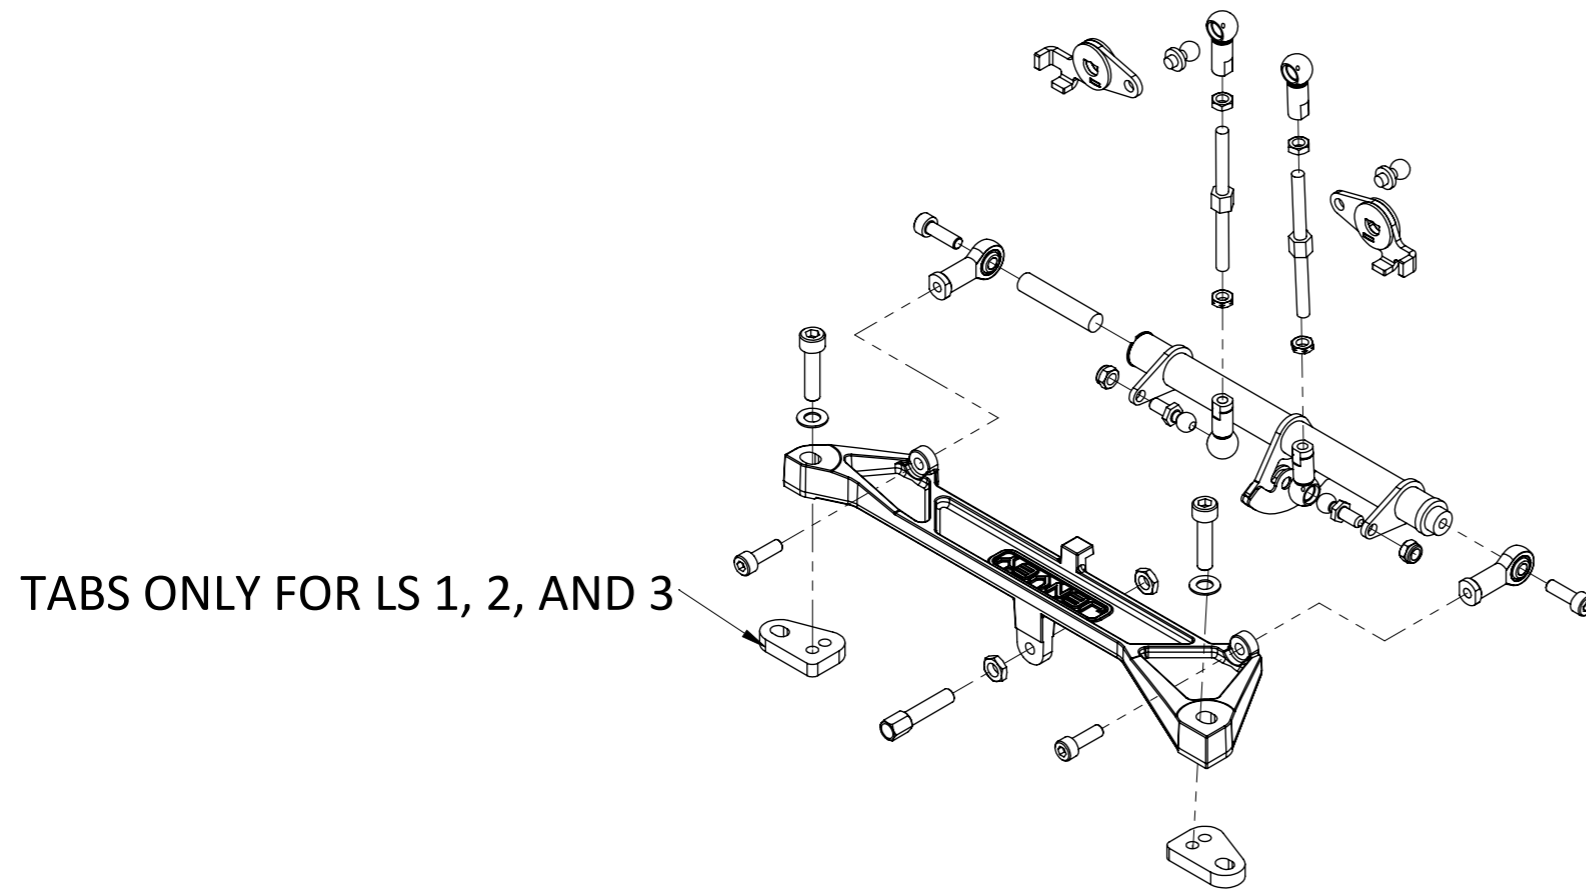

CLV5 - 1 - CABLE LINKAGE LS7 CROSSOVER SSD BODIES

Engineered to win

Cable linkage for LS Crossover kits
CLV3 for CKCT01 and CKCT03
CLV5-SFD for CKCT02 (old LS7)
CLV5-SSD for CKCT06 (new LS7)

Frame: 1 of 1