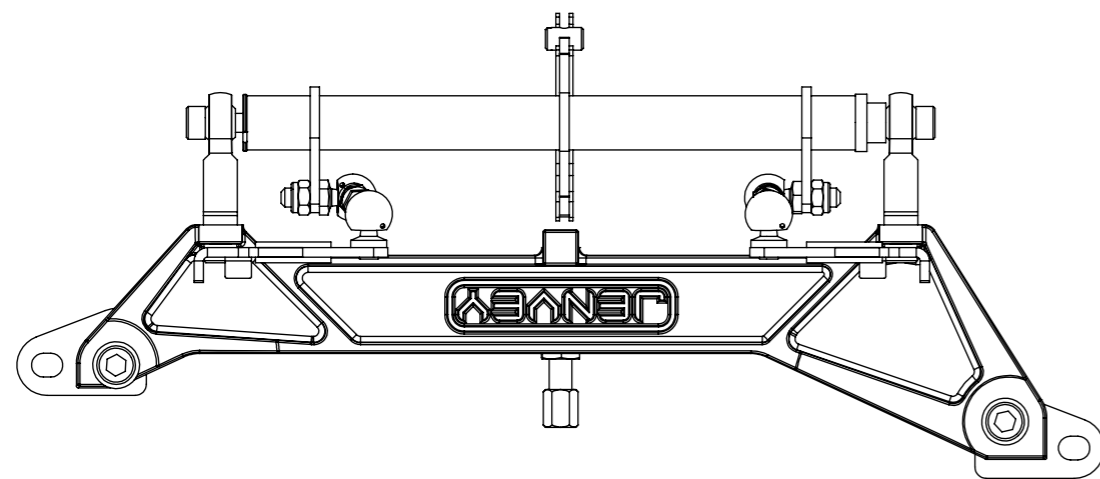

CLV5 - 1 - CABLE LINKAGE LS7 CROSSOVER SSD BODIES

Engineered to win

Cable linkage for LS Crossover kits
CLV3 for CKCT01 and CKCT03
CLV5-SFD for CKCT02 (old LS7)
CLV5-SSD for CKCT06 (new LS7)

Frame: 1 of 1