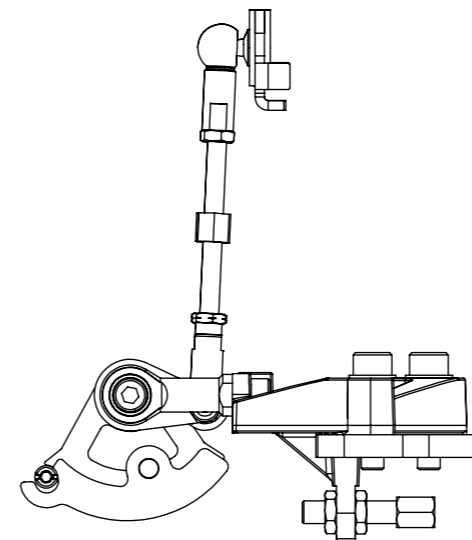

CLV5 - 1 - CABLE LINKAGE LS7 CROSSOVER SSD BODIES

Engineered to win

Cable linkage for LS Crossover kits
CLV3 for CKCT01 and CKCT03
CLV5-SFD for CKCT02 (old LS7)
CLV5-SSD for CKCT06 (new LS7)

Frame: 1 of 1