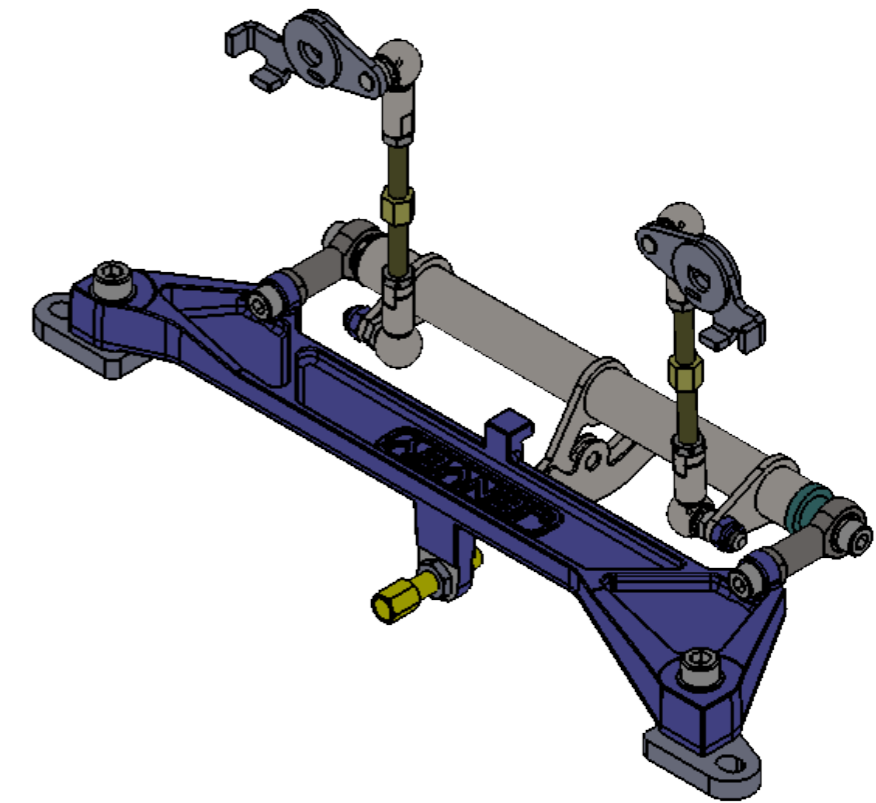

CLV5 - 1 - CABLE LINKAGE LS7 CROSSOVER SSD BODIES

Engineered to win

Cable linkage for LS Crossover kits
CLV3 for CKCT01 and CKCT03
CLV5-SFD for CKCT02 (old LS7)
CLV5-SSD for CKCT06 (new LS7)

Frame: 1 of 1