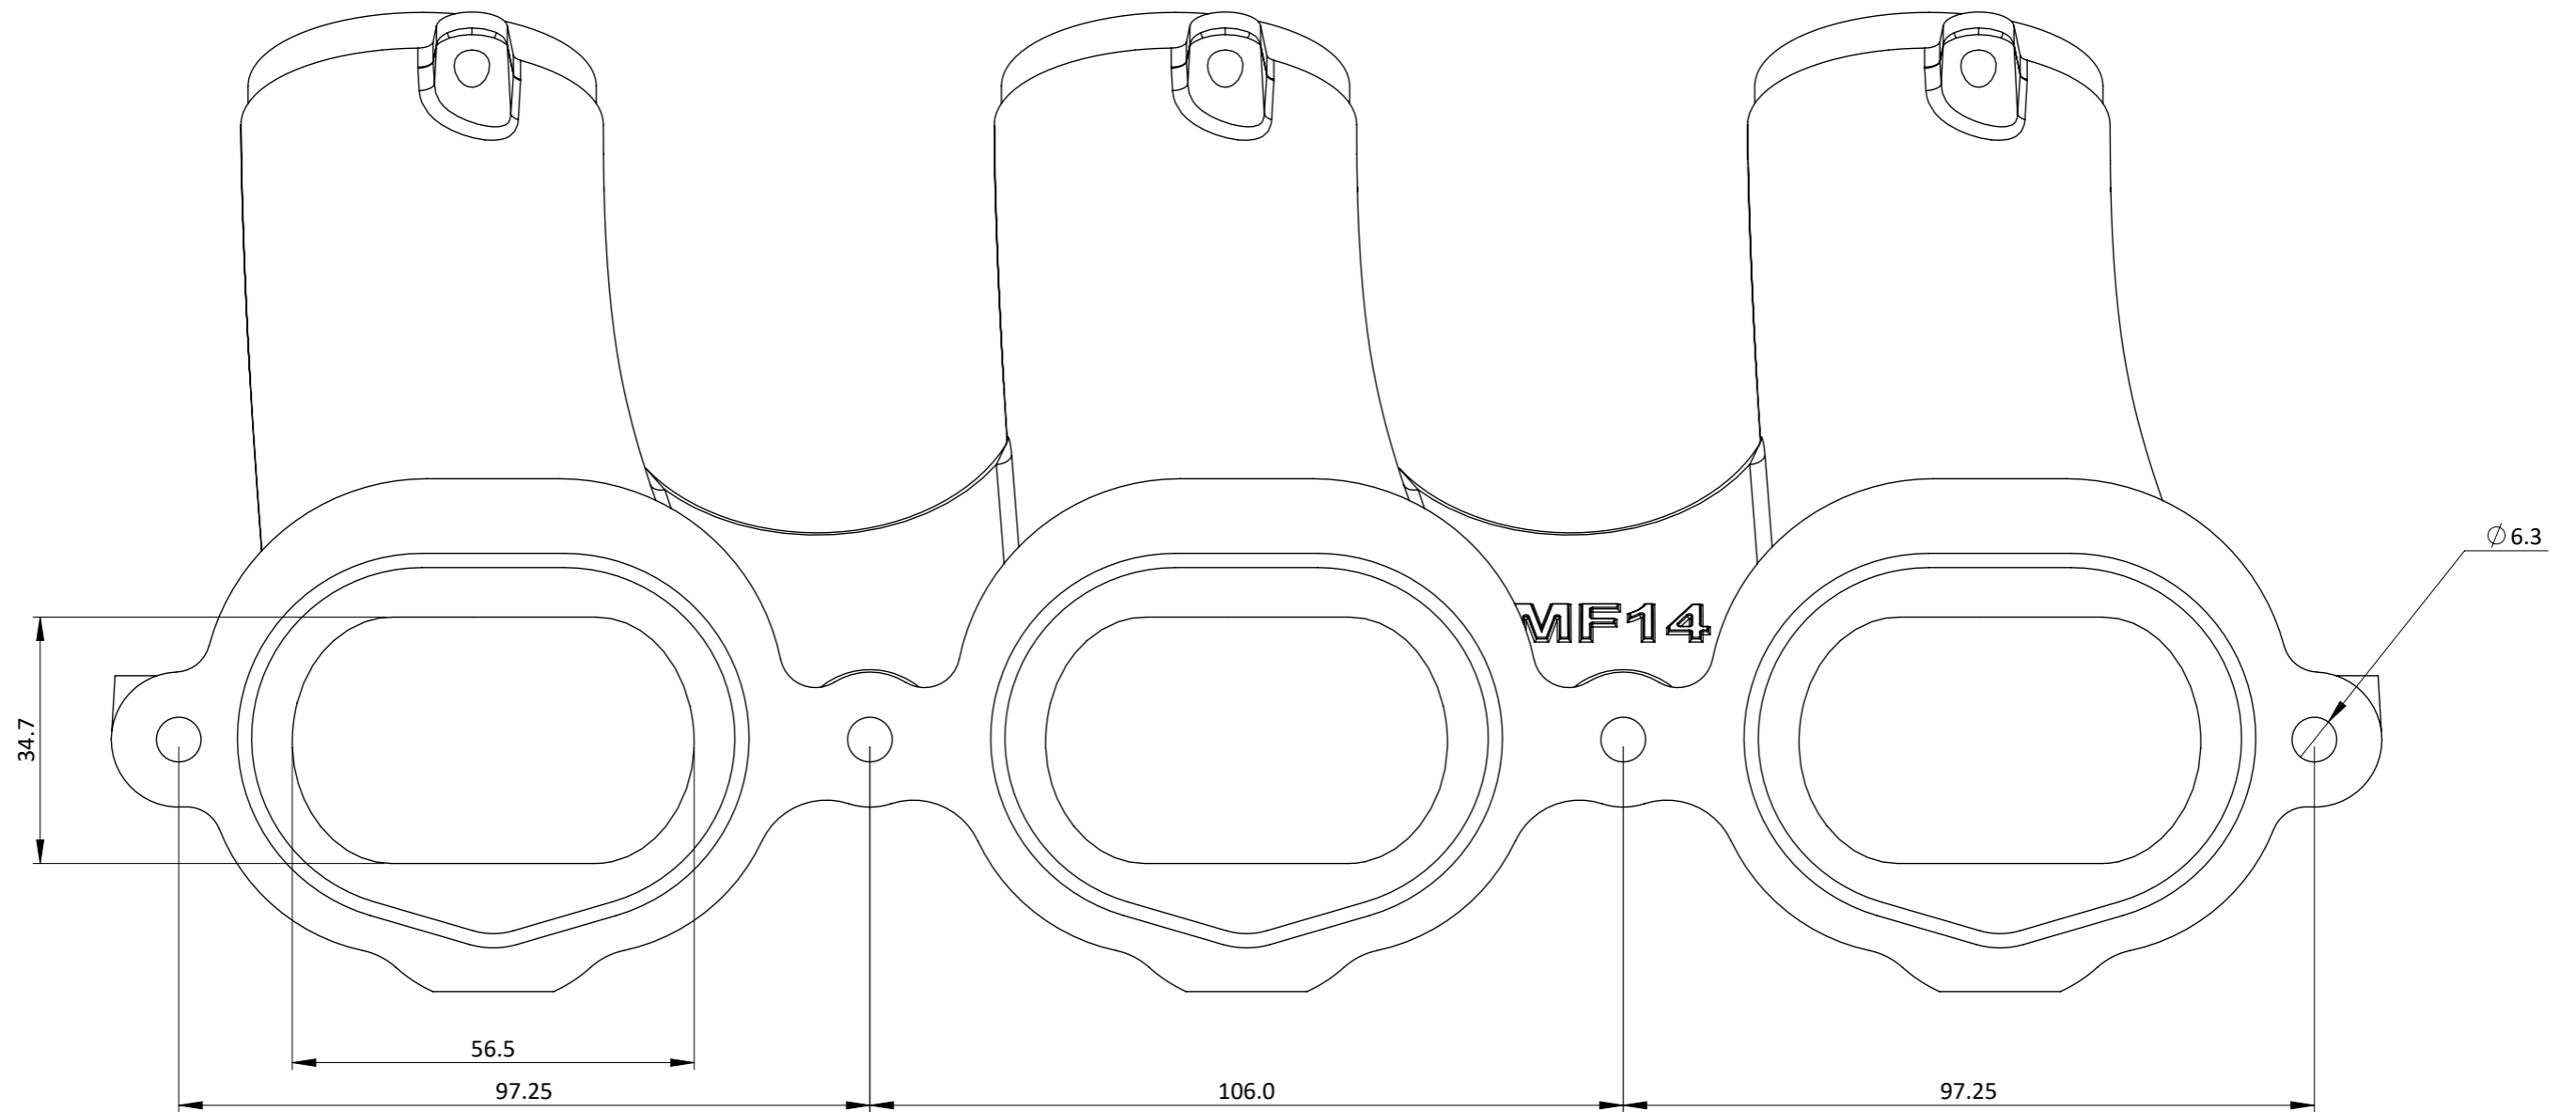

MF14 - FORD CYCLONE V6 3.5L

Engineered to win

Frame: 1 of 1	
Version: 5	
Tel 01746 768810	© JENVEY DYNAMICS LTD. 2021
Web WWW.JENVEY.CO.UK	