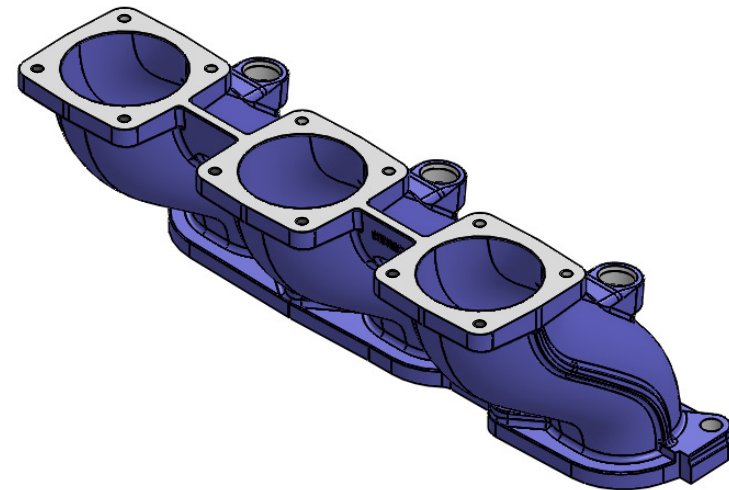

MFR02 - FERRARI TESTAROSSA V12 MANIFOLD

Engineered to win

Frame: 1 of 1

Version: 1

Tel 01746 768810

© JENVEY DYNAMICS LTD. 2015

Web WWW.JENVEY.CO.UK