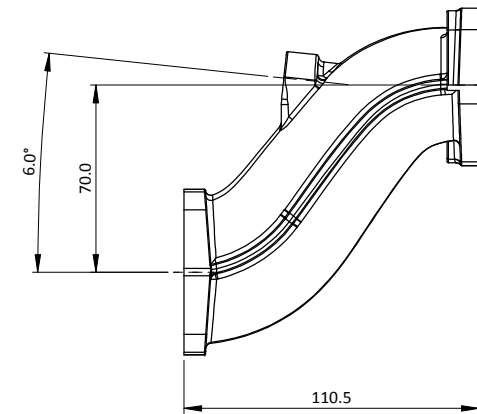

MFR02 - FERRARI TESTAROSSA V12 MANIFOLD

Engineered to win

Frame: 1 of 1

Version: 1

Tel 01746 768810

© JENVEY DYNAMICS LTD. 2015

Web WWW.JENVEY.CO.UK