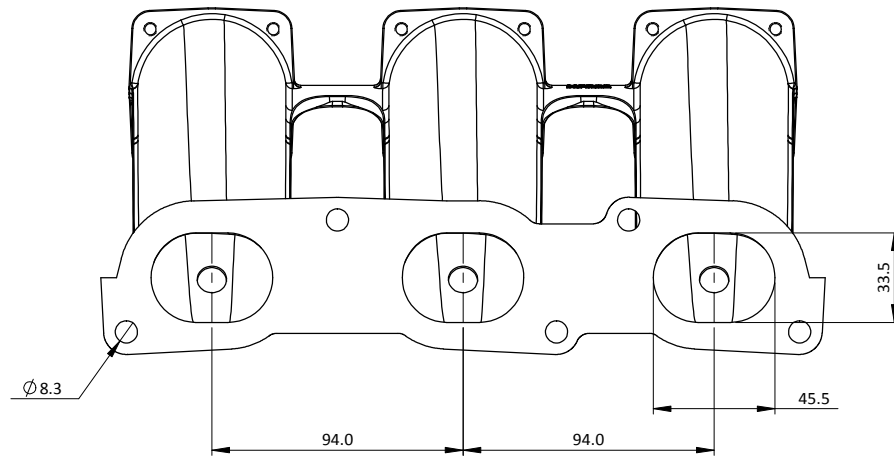

MFR02 - FERRARI TESTAROSSA V12 MANIFOLD

Engineered to win

Frame: 1 of 1

Version: 1

Tel 01746 768810

© JENVEY DYNAMICS LTD. 2015

Web WWW.JENVEY.CO.UK