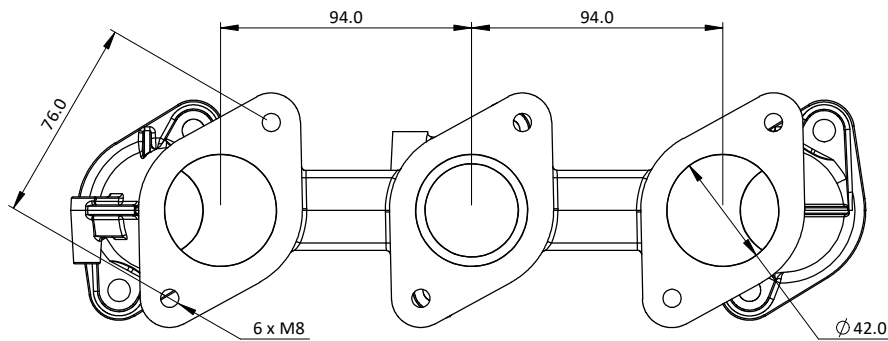

# MPC06-35 - PORSCHE TDA3 MANIFOLD PAIR - 42/35

Engineered to win

Frame: 1 of 1

Version: 1

Tel 01746 768810

© JENVEY DYNAMICS LTD. 2015

Web WWW.JENVEY.CO.UK