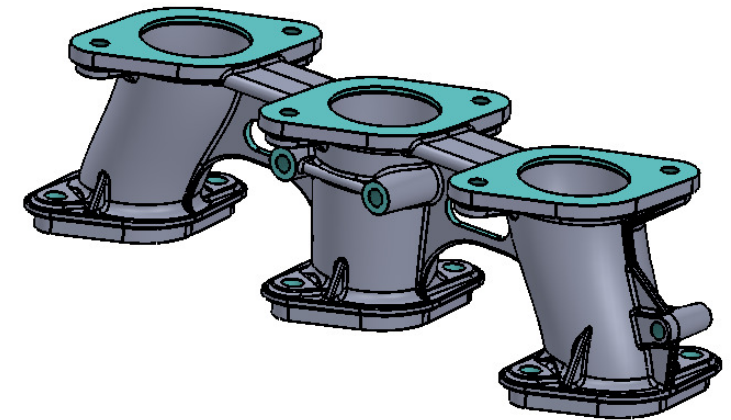

# MPC06-35 - PORSCHE TDA3 MANIFOLD PAIR - 42/35

Engineered to win

Frame: 1 of 1

Version: 1

Tel 01746 768810

© JENVEY DYNAMICS LTD. 2015

Web WWW.JENVEY.CO.UK