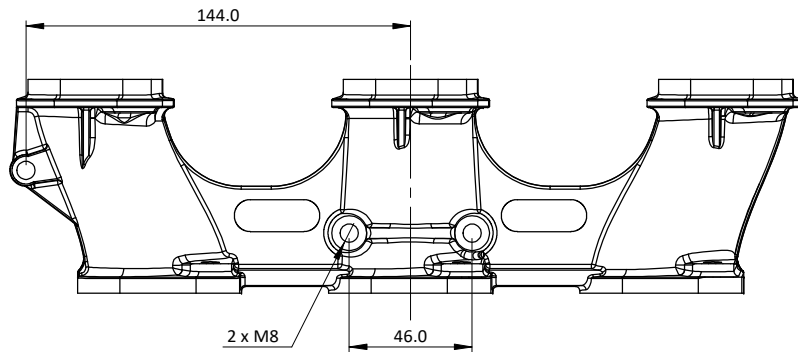

# MPC06-35 - PORSCHE TDA3 MANIFOLD PAIR - 42/35

Engineered to win

Frame: 1 of 1

Version: 1

Tel 01746 768810

© JENVEY DYNAMICS LTD. 2015

Web WWW.JENVEY.CO.UK