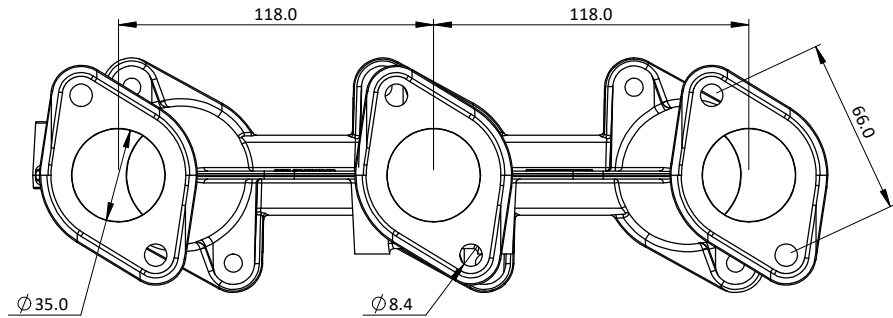

# MPC06-35 - PORSCHE TDA3 MANIFOLD PAIR - 42/35

Engineered to win

Frame: 1 of 1

Version: 1

Tel 01746 768810

© JENVEY DYNAMICS LTD. 2015

Web WWW.JENVEY.CO.UK