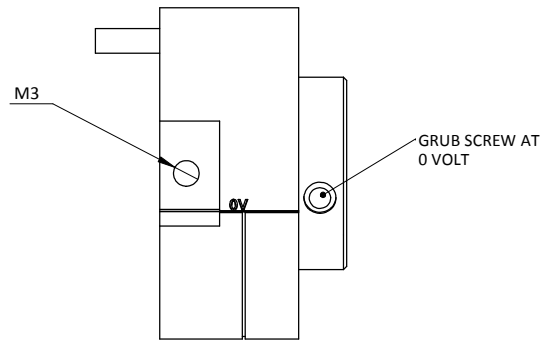

TP12 - TPS 8MM SHAFT

Engineered to win

| | |
|----------------------|-----------------------------|
| Frame: 1 of 1 | |
| Version: 4 | |
| Tel 01746 768810 | © JENVEY DYNAMICS LTD. 2015 |
| Web WWW.JENVEY.CO.UK | |