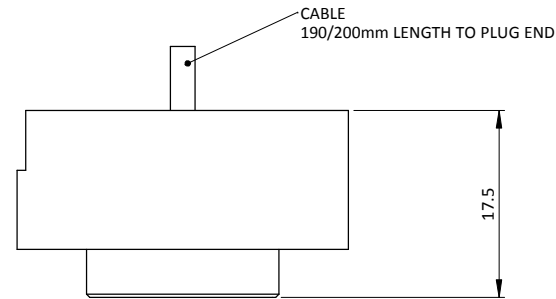

TP12 - TPS 8MM SHAFT

Engineered to win

| | |
|----------------------|-----------------------------|
| Frame: 1 of 1 | |
| Version: 4 | |
| Tel 01746 768810 | © JENVEY DYNAMICS LTD. 2015 |
| Web WWW.JENVEY.CO.UK | |