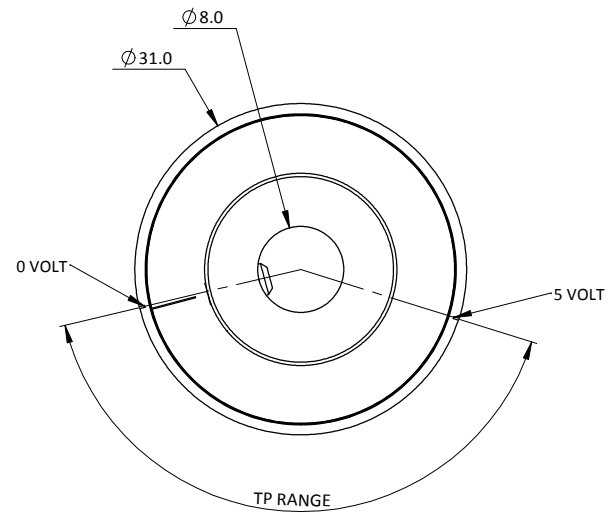

TP12 - TPS 8MM SHAFT

Engineered to win

| | |
|----------------------|-----------------------------|
| Frame: 1 of 1 | |
| Version: 4 | |
| Tel 01746 768810 | © JENVEY DYNAMICS LTD. 2015 |
| Web WWW.JENVEY.CO.UK | |