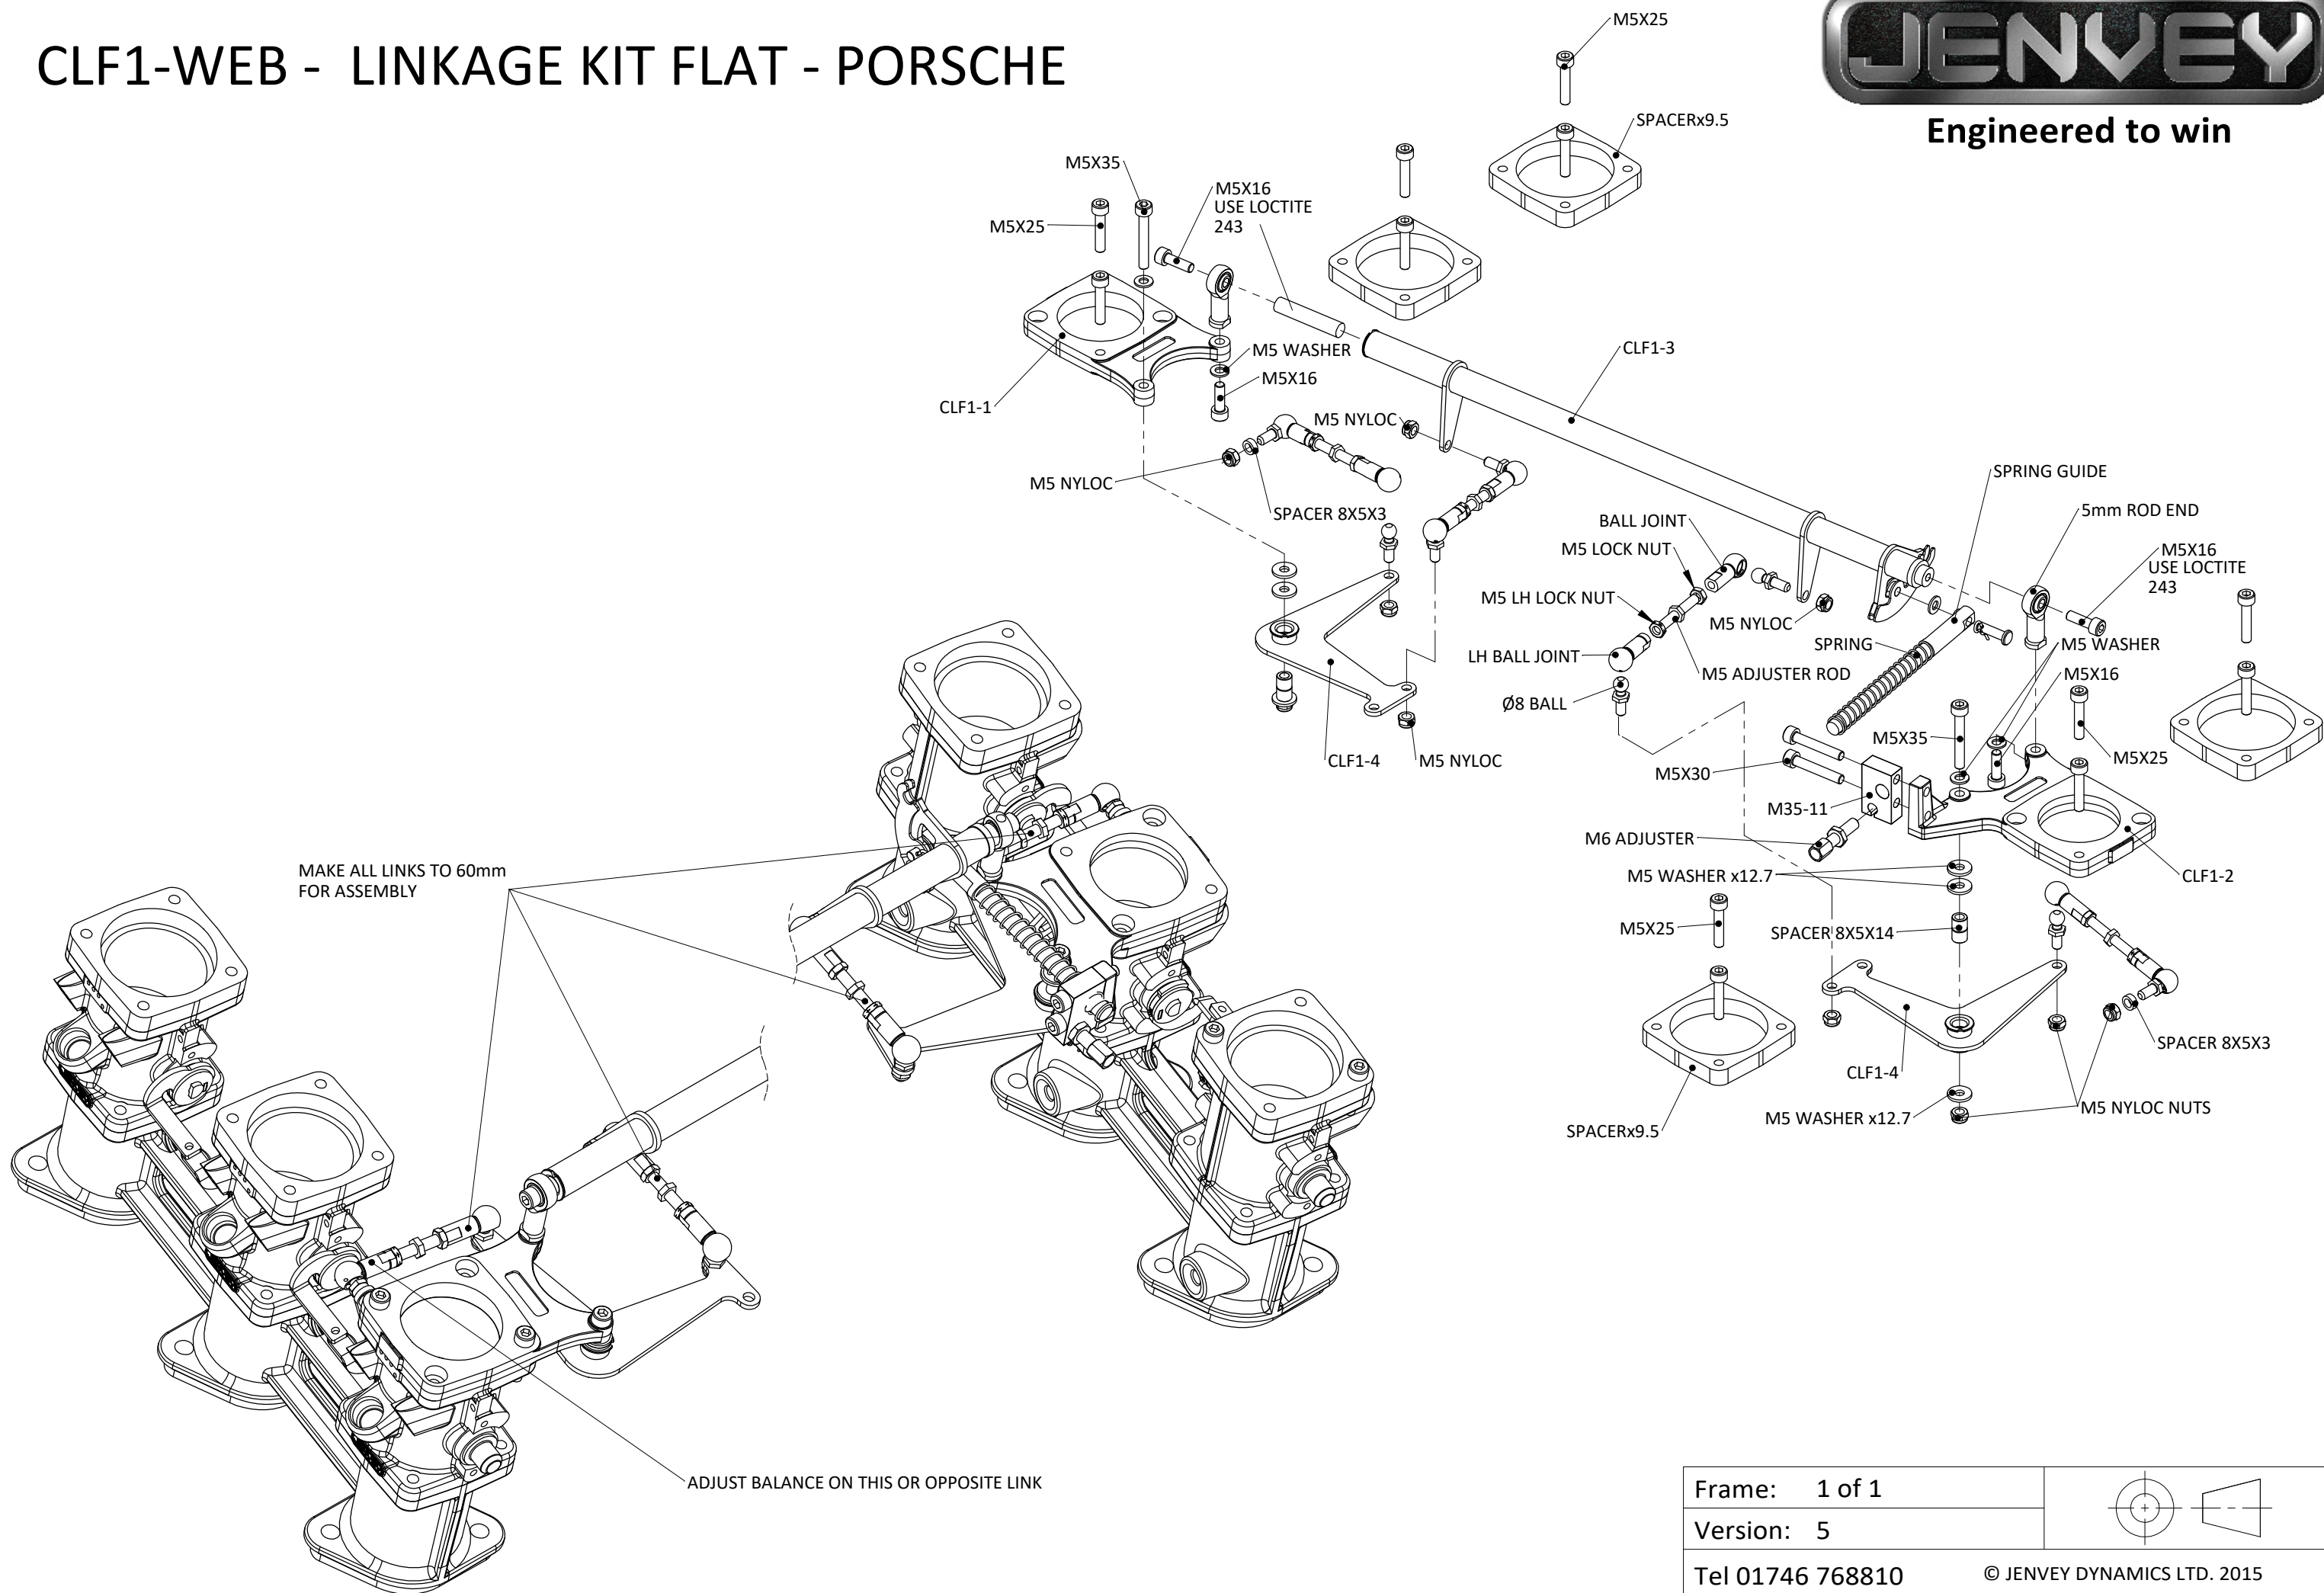

CLF1-WEB - LINKAGE KIT FLAT - PORSCHE

Engineered to win

Frame: 1 of 1	
Version: 5	
Tel 01746 768810	© JENVEY DYNAMICS LTD. 2015
Web WWW.JENVEY.CO.UK	