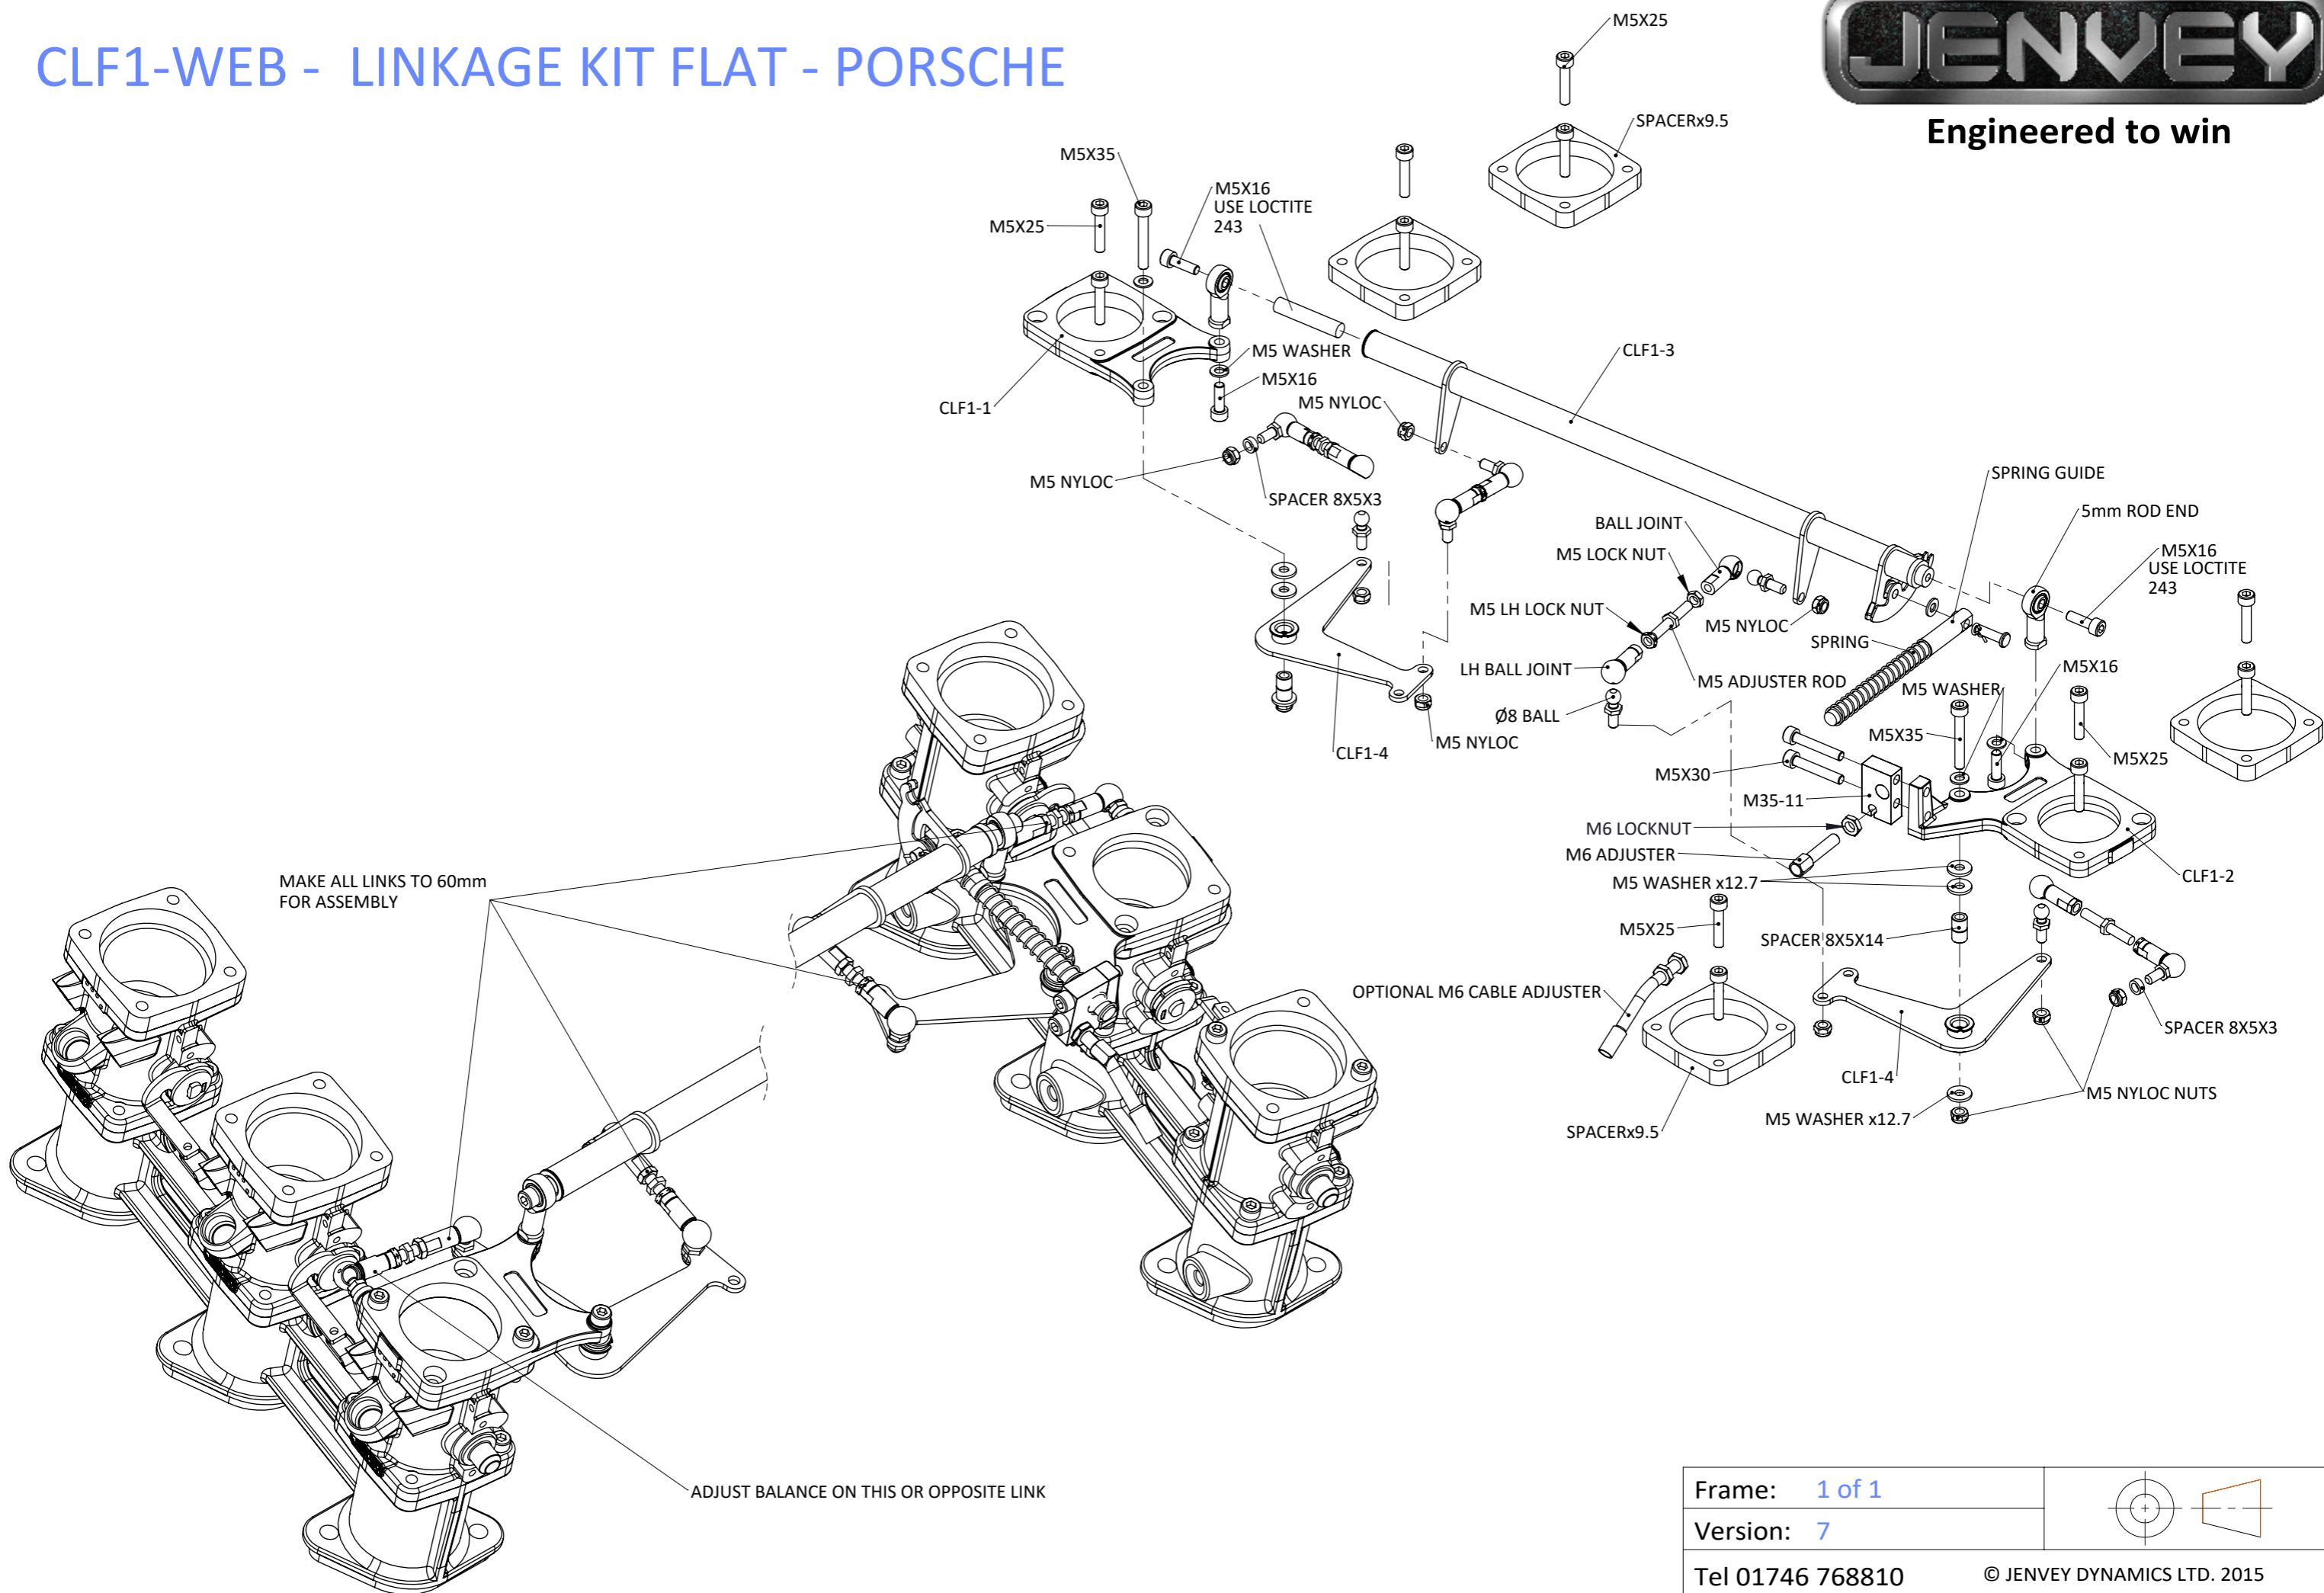

# CLF1-WEB - LINKAGE KIT FLAT - PORSCHE

Engineered to win

MAKE ALL LINKS TO 60mm FOR ASSEMBLY

ADJUST BALANCE ON THIS OR OPPOSITE LINK

Frame: 1 of 1	
Version: 7	
Tel 01746 768810	© JENVEY DYNAMICS LTD. 2015
Web WWW.JENVEY.CO.UK	